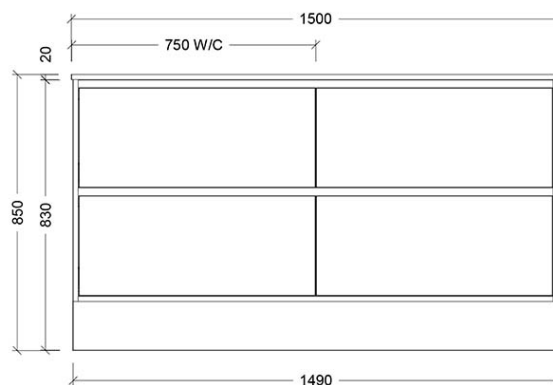

Technical Specification

*Please visit argentaust.com.au/warranty to view the full warranty

Note: All dimensions are in millimetres and are subject to normal manufacturing variations. Always use the physical product measurements for cut-outs and rough-ins as the technical details shown may differ from the actual product. Use acetic cured silicone sealant. Do not use epoxy type adhesives. Clean with damp cloth. Do not use abrasive cleaners, liquids or pastes.