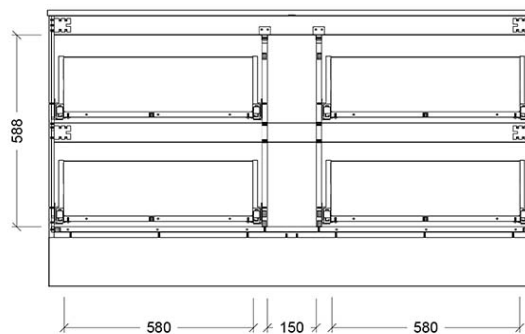

Installation Instructions

- * Floor Mounted
- * Some Cabinet/basin configurations may limit tap hole positioning

Technical Specification

*Please visit argentaust.com.au/warranty to view the full warranty

Note: All dimensions are in millimetres and are subject to normal manufacturing variations. Always use the physical product measurements for cut-outs and rough-ins as the technical details shown may differ from the actual product. Use acetic cured silicone sealant. Do not use epoxy type adhesives. Clean with damp cloth. Do not use abrasive cleaners, liquids or pastes.