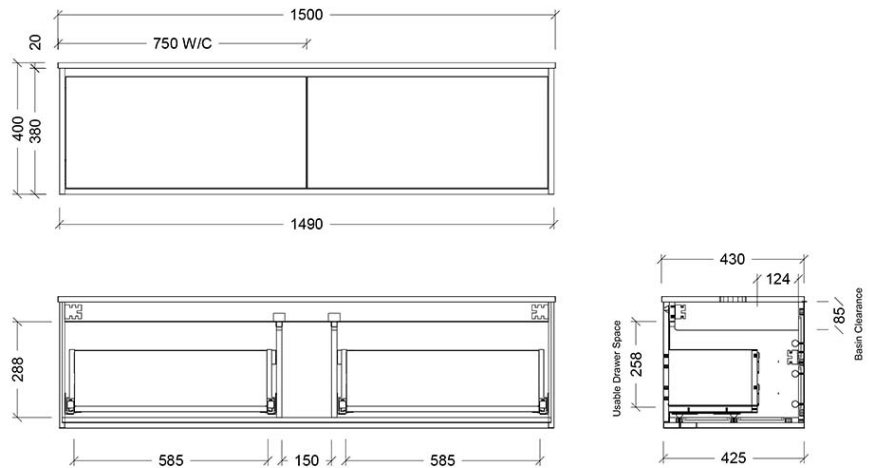

Luxus Slim 1500 Wall Cabinet

suit Countertop Basin, 2 Drawer

Product Image

Product Details

Code: LUC1500NSW2XX
Brand: Argent
Range: Luxus
Warranty: 10 Years*

Additional Features

Technical Specification

Required Product

Wall Mounted Tapware recommended for Slim Cabinets

Recommended Products

Villeroy & Boch, Bette, Argent Counter Top/Vessel/Drop In Basin Not included

Additional Notes

- Australian Made
- Soft Close Drawers
- Multiple cabinet colour choices
- Multiple Top Options
- 20mm SilkSurface Standard
- Caesarstone Optional Extra
- Gold Inclusions
- 2 drawer

Installation Instructions

- * Wall Mounted
- * Some Cabinet/basin configurations may limit tap hole positioning

*Please visit argentaust.com.au/warranty to view the full warranty

Note: All dimensions are in millimetres and are subject to normal manufacturing variations. Always use the physical product measurements for cut-outs and rough-ins as the technical details shown may differ from the actual product. Use acetic cured silicone sealant. Do not use epoxy type adhesives. Clean with damp cloth. Do not use abrasive cleaners, liquids or pastes.