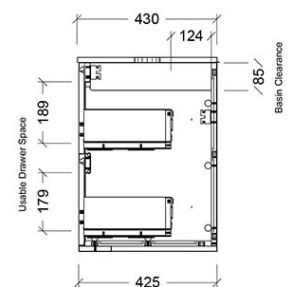

Installation Instructions

- * Wall Mounted
- * Some Cabinet/basin configurations may limit tap hole positioning

*Please visit argentaust.com.au/warranty to view the full warranty

Note: All dimensions are in millimetres and are subject to normal manufacturing variations. Always use the physical product measurements for cut-outs and rough-ins as the technical details shown may differ from the actual product. Use acetic cured silicone sealant. Do not use epoxy type adhesives. Clean with damp cloth. Do not use abrasive cleaners, liquids or pastes.