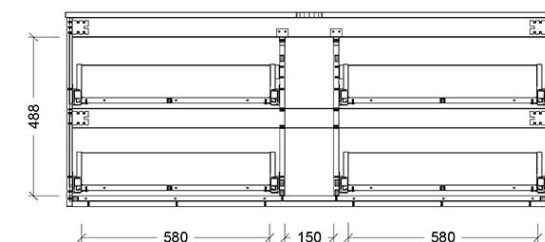

Wall Mounted Tapware recommended for Slim Cabinets

Recommended Products

Villeroy & Boch, Bette, Argent Counter Top/Vessel/Drop In Basin Not included

Additional Notes

- Australian Made
- Soft Close Drawers
- Multiple cabinet colour choices
- Multiple Top Options
- 20mm SilkSurface Standard
- Caesarstone Optional Extra
- Gold Inclusions
- 4 drawer

Installation Instructions

- * Wall Mounted
- * Some Cabinet/basin configurations may limit tap hole positioning

*Please visit argentaust.com.au/warranty to view the full warranty

Note: All dimensions are in millimetres and are subject to normal manufacturing variations. Always use the physical product measurements for cut-outs and rough-ins as the technical details shown may differ from the actual product. Use acetic cured silicone sealant. Do not use epoxy type adhesives. Clean with damp cloth. Do not use abrasive cleaners, liquids or pastes.