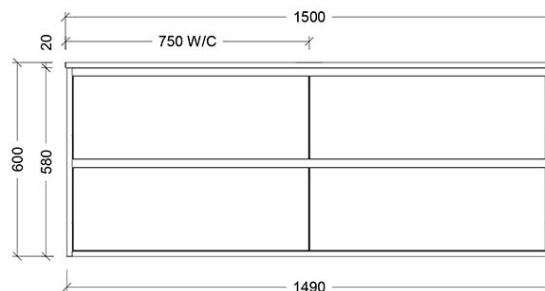

Luxus Slim 1500 Wall Cabinet

suit Countertop Basin, 4 Drawer

Product Image

Product Details

Code: LUC1500NSW4XX
Brand: Argent
Range: Luxus
Warranty: 10 Years*

Additional Features

Technical Specification

Required Product

Wall Mounted Tapware recommended for Slim Cabinets

Recommended Products

Villeroy & Boch, Bette, Argent Counter Top/Vessel/Drop In Basin Not included

Additional Notes

- Australian Made
- Soft Close Drawers
- Multiple cabinet colour choices
- Multiple Top Options
- 20mm SilkSurface Standard
- Caesarstone Optional Extra
- Gold Inclusions
- 4 drawer

Installation Instructions

- * Wall Mounted
- * Some Cabinet/basin configurations may limit tap hole positioning

*Please visit argentaust.com.au/warranty to view the full warranty

Note: All dimensions are in millimetres and are subject to normal manufacturing variations. Always use the physical product measurements for cut-outs and rough-ins as the technical details shown may differ from the actual product. Use acetic cured silicone sealant. Do not use epoxy type adhesives. Clean with damp cloth. Do not use abrasive cleaners, liquids or pastes.