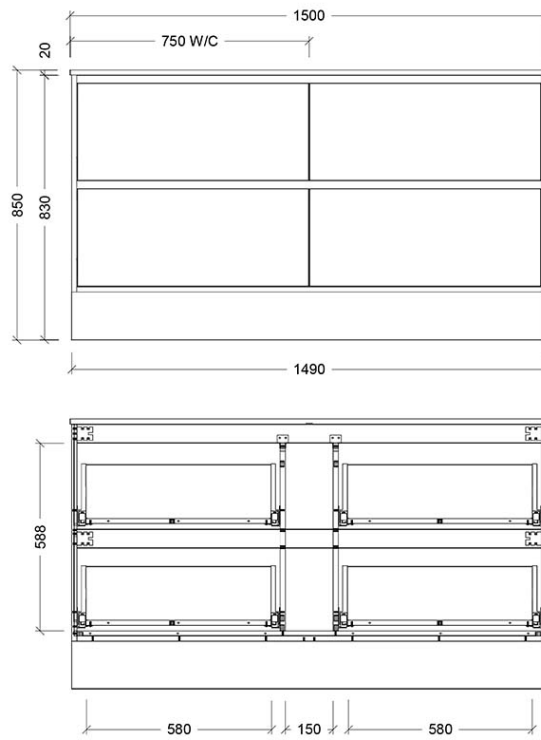

Installation Instructions

- * Floor Mounted
- * Some Cabinet/basin configurations may limit tap hole positioning

*Please visit argentaust.com.au/warranty to view the full warranty

Note: All dimensions are in millimetres and are subject to normal manufacturing variations. Always use the physical product measurements for cut-outs and rough-ins as the technical details shown may differ from the actual product. Use acetic cured silicone sealant. Do not use epoxy type adhesives. Clean with damp cloth. Do not use abrasive cleaners, liquids or pastes.