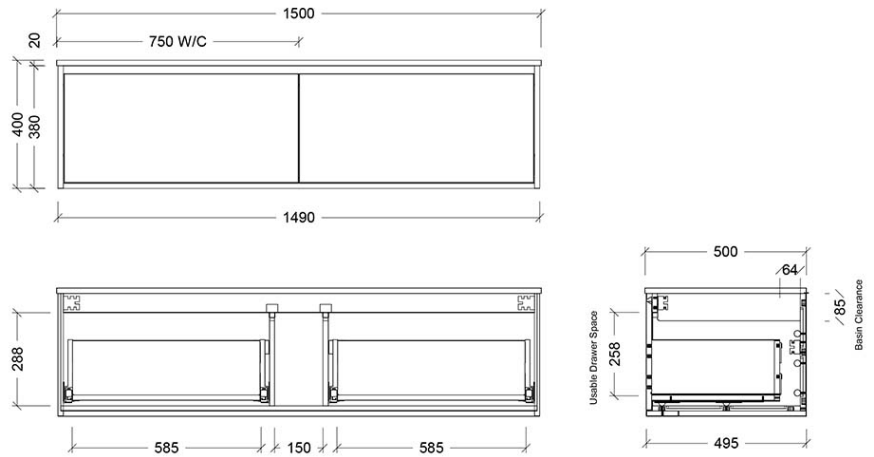

Recommended Products

Villeroy & Boch, Bette, Argent
 Counter Top/Vessel/Drop In Basin
 Not included

Additional Notes

- Australian Made
- Soft Close Drawers
- Multiple cabinet colour choices
- Multiple Top Options
- 20mm SilkSurface Standard
- Caesarstone Optional Extra
- Gold Inclusions
- 2 drawer

Installation Instructions

- * Wall Mounted
- * Some Cabinet/basin configurations may limit tap hole positioning

*Please visit argentaust.com.au/warranty to view the full warranty

Note: All dimensions are in millimetres and are subject to normal manufacturing variations. Always use the physical product measurements for cut-outs and rough-ins as the technical details shown may differ from the actual product. Use acetic cured silicone sealant. Do not use epoxy type adhesives. Clean with damp cloth. Do not use abrasive cleaners, liquids or pastes.