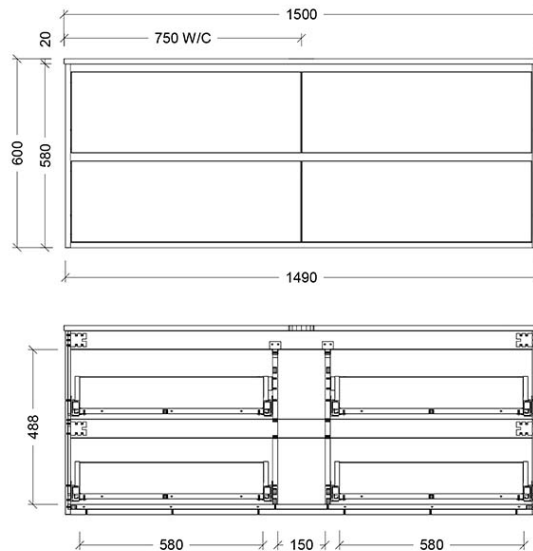

Installation Instructions

- * Wall Mounted
- * Some Cabinet/basin configurations may limit tap hole positioning

*Please visit argentaust.com.au/warranty to view the full warranty

Note: All dimensions are in millimetres and are subject to normal manufacturing variations. Always use the physical product measurements for cut-outs and rough-ins as the technical details shown may differ from the actual product. Use acetic cured silicone sealant. Do not use epoxy type adhesives. Clean with damp cloth. Do not use abrasive cleaners, liquids or pastes.