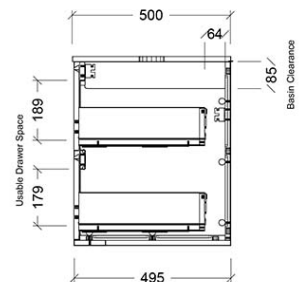

Installation Instructions

- * Wall Mounted
- * Some Cabinet/basin configurations may limit tap hole positioning

*Please visit argentaust.com.au/warranty to view the full warranty

Note: All dimensions are in millimetres and are subject to normal manufacturing variations. Always use the physical product measurements for cut-outs and rough-ins as the technical details shown may differ from the actual product. Use acetic cured silicone sealant. Do not use epoxy type adhesives. Clean with damp cloth. Do not use abrasive cleaners, liquids or pastes.