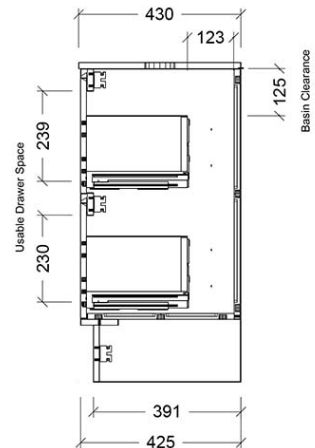

Technical Specification

*Please visit argentaust.com.au/warranty to view the full warranty

Note: All dimensions are in millimetres and are subject to normal manufacturing variations. Always use the physical product measurements for cut-outs and rough-ins as the technical details shown may differ from the actual product. Use acetic cured silicone sealant. Do not use epoxy type adhesives. Clean with damp cloth. Do not use abrasive cleaners, liquids or pastes.