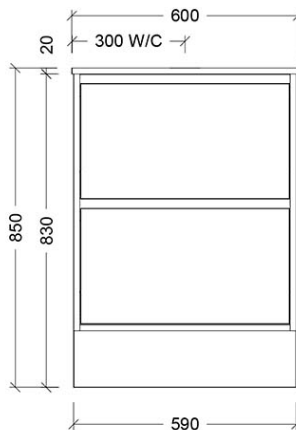

Technical Specification

*Please visit argentaust.com.au/warranty to view the full warranty

Note: All dimensions are in millimetres and are subject to normal manufacturing variations. Always use the physical product measurements for cut-outs and rough-ins as the technical details shown may differ from the actual product. Use acetic cured silicone sealant. Do not use epoxy type adhesives. Clean with damp cloth. Do not use abrasive cleaners, liquids or pastes.