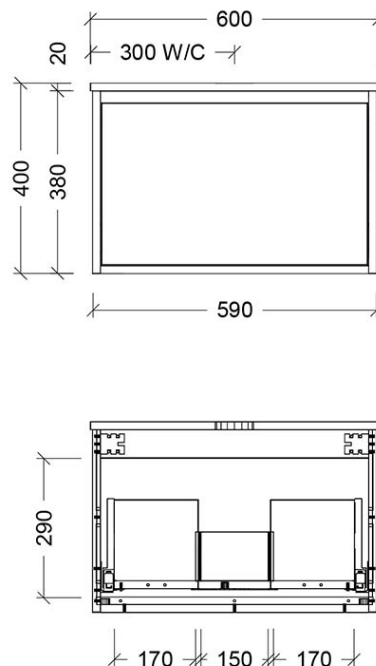

Installation Instructions

- * Wall Mounted
- * Some Cabinet/basin configurations may limit tap hole positioning

*Please visit argentaust.com.au/warranty to view the full warranty

Note: All dimensions are in millimetres and are subject to normal manufacturing variations. Always use the physical product measurements for cut-outs and rough-ins as the technical details shown may differ from the actual product. Use acetic cured silicone sealant. Do not use epoxy type adhesives. Clean with damp cloth. Do not use abrasive cleaners, liquids or pastes.