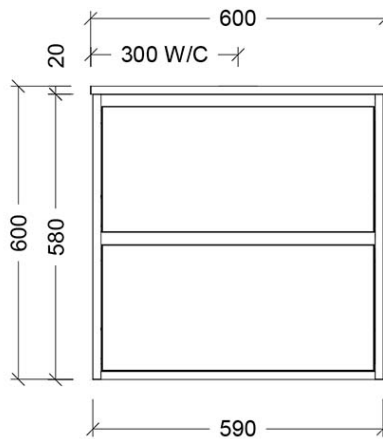

Luxus Slim 600 Wall Cabinet

suit Countertop Basin, 2 Drawer

Product Image

Product Details

Code: LUC600NSW2XX
Brand: Argent
Range: Luxus
Warranty: 10 Years*

Additional Features

Technical Specification

Required Product

Wall Mounted Tapware recommended for Slim Cabinets

Recommended Products

Villeroy & Boch, Bette, Argent Counter Top/Vessel/Drop In Basin Not included

Additional Notes

- Australian Made
- Soft Close Drawers
- Multiple cabinet colour choices
- Multiple Top Options
- 20mm SilkSurface Standard
- Caesarstone Optional Extra
- Gold Inclusions
- 2 drawer

Installation Instructions

* Wall Mounted
 * Some Cabinet/basin configurations may limit tap hole positioning

*Please visit argentaust.com.au/warranty to view the full warranty

Note: All dimensions are in millimetres and are subject to normal manufacturing variations. Always use the physical product measurements for cut-outs and rough-ins as the technical details shown may differ from the actual product. Use acetic cured silicone sealant. Do not use epoxy type adhesives. Clean with damp cloth. Do not use abrasive cleaners, liquids or pastes.