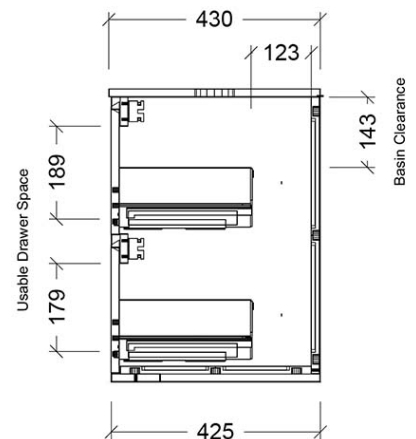

Wall Mounted Tapware recommended for Slim Cabinets

Recommended Products

Villeroy & Boch, Bette, Argent Counter Top/Vessel/Drop In Basin Not included

Additional Notes

- Australian Made
- Soft Close Drawers
- Multiple cabinet colour choices
- Multiple Top Options
- 20mm SilkSurface Standard
- Caesarstone Optional Extra
- Gold Inclusions
- 2 drawer

Installation Instructions

* Wall Mounted
 * Some Cabinet/basin configurations may limit tap hole positioning

*Please visit argentaust.com.au/warranty to view the full warranty

Note: All dimensions are in millimetres and are subject to normal manufacturing variations. Always use the physical product measurements for cut-outs and rough-ins as the technical details shown may differ from the actual product. Use acetic cured silicone sealant. Do not use epoxy type adhesives. Clean with damp cloth. Do not use abrasive cleaners, liquids or pastes.