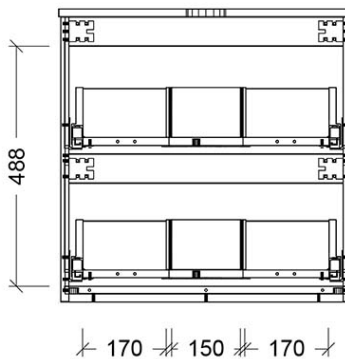

Wall Mounted Tapware recommended for Slim Cabinets

Recommended Products

Villeroy & Boch, Bette, Argent Counter Top/Vessel/Drop In Basin Not included

Additional Notes

- Australian Made
- Soft Close Drawers
- Multiple cabinet colour choices
- Multiple Top Options
- 20mm SilkSurface Standard
- Caesarstone Optional Extra
- Gold Inclusions
- 2 drawer

Installation Instructions

* Wall Mounted
 * Some Cabinet/basin configurations may limit tap hole positioning

*Please visit argentaust.com.au/warranty to view the full warranty

Note: All dimensions are in millimetres and are subject to normal manufacturing variations. Always use the physical product measurements for cut-outs and rough-ins as the technical details shown may differ from the actual product. Use acetic cured silicone sealant. Do not use epoxy type adhesives. Clean with damp cloth. Do not use abrasive cleaners, liquids or pastes.