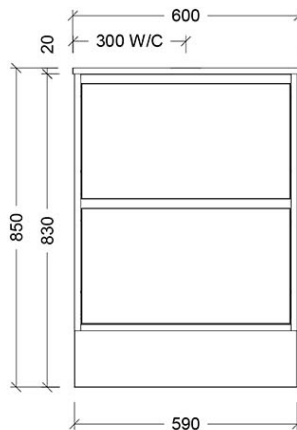

Installation Instructions

- Floor Mounted
- Some Cabinet/basin configurations may limit tap hole positioning

*Please visit argentaust.com.au/warranty to view the full warranty

Note: All dimensions are in millimetres and are subject to normal manufacturing variations. Always use the physical product measurements for cut-outs and rough-ins as the technical details shown may differ from the actual product. Use acetic cured silicone sealant. Do not use epoxy type adhesives. Clean with damp cloth. Do not use abrasive cleaners, liquids or pastes.