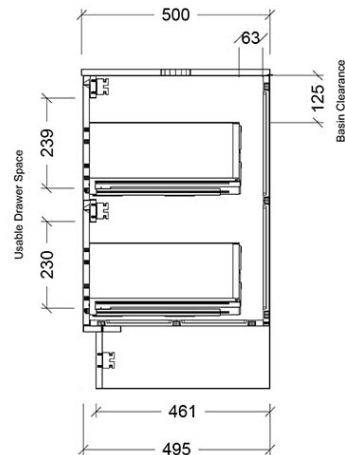

Installation Instructions

- Floor Mounted
- Some Cabinet/basin configurations may limit tap hole positioning

*Please visit argentaust.com.au/warranty to view the full warranty

Note: All dimensions are in millimetres and are subject to normal manufacturing variations. Always use the physical product measurements for cut-outs and rough-ins as the technical details shown may differ from the actual product. Use acetic cured silicone sealant. Do not use epoxy type adhesives. Clean with damp cloth. Do not use abrasive cleaners, liquids or pastes.