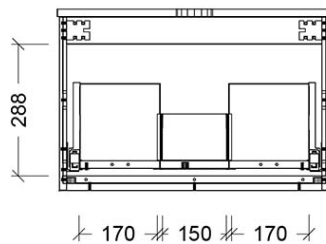

Installation Instructions

- * Wall Mounted
- * Some Cabinet/basin configurations may limit tap hole positioning

*Please visit argentaust.com.au/warranty to view the full warranty

Note: All dimensions are in millimetres and are subject to normal manufacturing variations. Always use the physical product measurements for cut-outs and rough-ins as the technical details shown may differ from the actual product. Use acetic cured silicone sealant. Do not use epoxy type adhesives. Clean with damp cloth. Do not use abrasive cleaners, liquids or pastes.