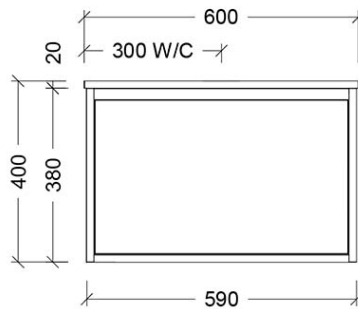

Recommended Products

Villeroy & Boch, Bette, Argent
 Counter Top/Vessel/Drop In Basin
 Not included

Additional Notes

- Australian Made
- Soft Close Drawers
- Multiple cabinet colour choices
- Multiple Top Options
- 20mm SilkSurface Standard
- Caesarstone Optional Extra
- Gold Inclusions
- 1 drawer

Installation Instructions

- * Wall Mounted
- * Some Cabinet/basin configurations may limit tap hole positioning

*Please visit argentaust.com.au/warranty to view the full warranty

Note: All dimensions are in millimetres and are subject to normal manufacturing variations. Always use the physical product measurements for cut-outs and rough-ins as the technical details shown may differ from the actual product. Use acetic cured silicone sealant. Do not use epoxy type adhesives. Clean with damp cloth. Do not use abrasive cleaners, liquids or pastes.