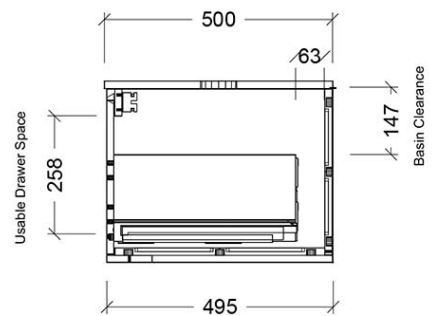

Installation Instructions

- * Wall Mounted
- * Some Cabinet/basin configurations may limit tap hole positioning

*Please visit argentaust.com.au/warranty to view the full warranty

Note: All dimensions are in millimetres and are subject to normal manufacturing variations. Always use the physical product measurements for cut-outs and rough-ins as the technical details shown may differ from the actual product. Use acetic cured silicone sealant. Do not use epoxy type adhesives. Clean with damp cloth. Do not use abrasive cleaners, liquids or pastes.