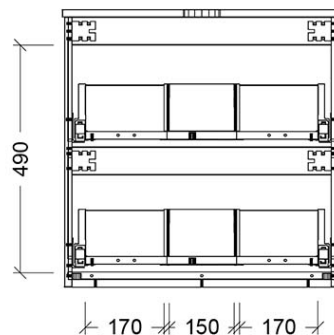

Installation Instructions

* Wall Mounted
* Some Cabinet/basin configurations may limit tap hole positioning

*Please visit argentaust.com.au/warranty to view the full warranty

Note: All dimensions are in millimetres and are subject to normal manufacturing variations. Always use the physical product measurements for cut-outs and rough-ins as the technical details shown may differ from the actual product. Use acetic cured silicone sealant. Do not use epoxy type adhesives. Clean with damp cloth. Do not use abrasive cleaners, liquids or pastes.