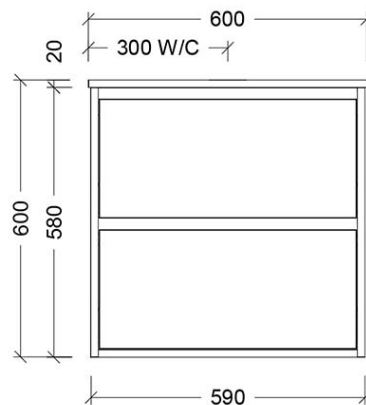

Luxus 600 Wall Cabinet

suit Countertop Basin, 2 Drawer

Product Image

Product Details

Code:	LUC600SW2XX
Brand:	Argent
Range:	Luxus
Warranty:	10 Years*

Additional Features

Technical Specification

Required Product

Installation Instructions

* Wall Mounted
* Some Cabinet/basin configurations may limit tap hole positioning

*Please visit argentaust.com.au/warranty to view the full warranty

Note: All dimensions are in millimetres and are subject to normal manufacturing variations. Always use the physical product measurements for cut-outs and rough-ins as the technical details shown may differ from the actual product. Use acetic cured silicone sealant. Do not use epoxy type adhesives. Clean with damp cloth. Do not use abrasive cleaners, liquids or pastes.