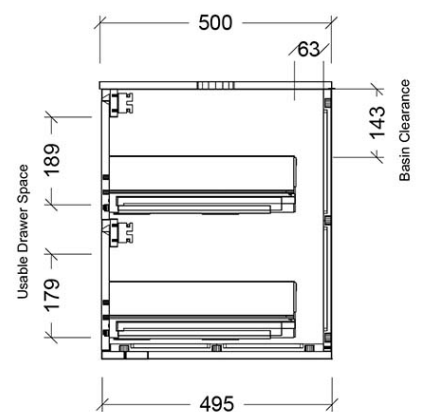

Luxus 600 Wall Cabinet

suit Countertop Basin, 2 Drawer

Product Image

Product Details

Code:	LUC600SW2XX
Brand:	Argent
Range:	Luxus
Warranty:	10 Years*

Additional Features

Technical Specification

Required Product

Installation Instructions

* Wall Mounted
* Some Cabinet/basin configurations may limit tap hole positioning

*Please visit argentaust.com.au/warranty to view the full warranty

Note: All dimensions are in millimetres and are subject to normal manufacturing variations. Always use the physical product measurements for cut-outs and rough-ins as the technical details shown may differ from the actual product. Use acetic cured silicone sealant. Do not use epoxy type adhesives. Clean with damp cloth. Do not use abrasive cleaners, liquids or pastes.