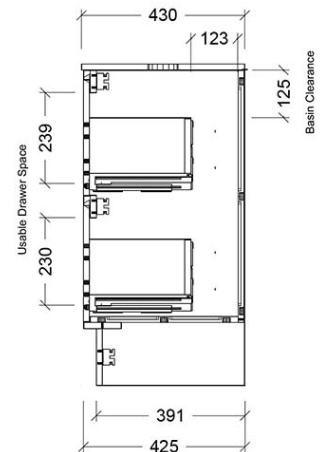

Installation Instructions

* Floor Mounted
* Some Cabinet/basin configurations may limit tap hole positioning

*Please visit argentaust.com.au/warranty to view the full warranty

Note: All dimensions are in millimetres and are subject to normal manufacturing variations. Always use the physical product measurements for cut-outs and rough-ins as the technical details shown may differ from the actual product. Use acetic cured silicone sealant. Do not use epoxy type adhesives. Clean with damp cloth. Do not use abrasive cleaners, liquids or pastes.