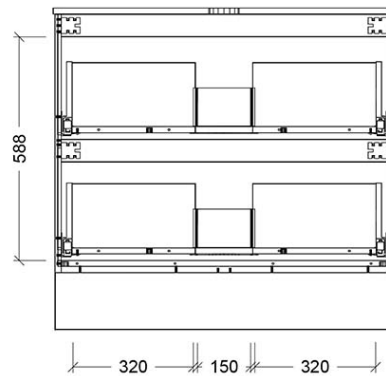

Installation Instructions

* Floor Mounted
* Some Cabinet/basin configurations may limit tap hole positioning

*Please visit argentaust.com.au/warranty to view the full warranty

Note: All dimensions are in millimetres and are subject to normal manufacturing variations. Always use the physical product measurements for cut-outs and rough-ins as the technical details shown may differ from the actual product. Use acetic cured silicone sealant. Do not use epoxy type adhesives. Clean with damp cloth. Do not use abrasive cleaners, liquids or pastes.