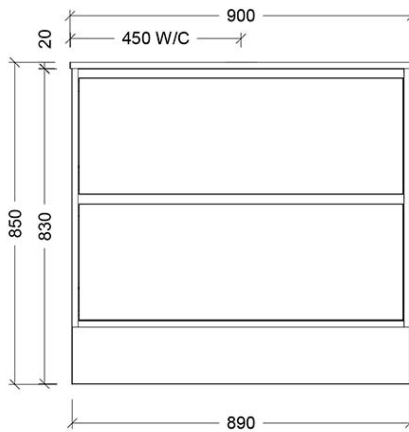

Installation Instructions

* Floor Mounted
* Some Cabinet/basin configurations may limit tap hole positioning

*Please visit argentaust.com.au/warranty to view the full warranty

Note: All dimensions are in millimetres and are subject to normal manufacturing variations. Always use the physical product measurements for cut-outs and rough-ins as the technical details shown may differ from the actual product. Use acetic cured silicone sealant. Do not use epoxy type adhesives. Clean with damp cloth. Do not use abrasive cleaners, liquids or pastes.