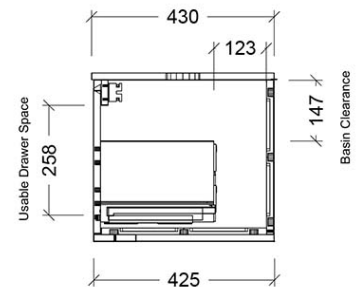

Installation Instructions

- * Wall Mounted
- * Some Cabinet/basin configurations may limit tap hole positioning

Technical Specification

*Please visit argentaust.com.au/warranty to view the full warranty

Note: All dimensions are in millimetres and are subject to normal manufacturing variations. Always use the physical product measurements for cut-outs and rough-ins as the technical details shown may differ from the actual product. Use acetic cured silicone sealant. Do not use epoxy type adhesives. Clean with damp cloth. Do not use abrasive cleaners, liquids or pastes.