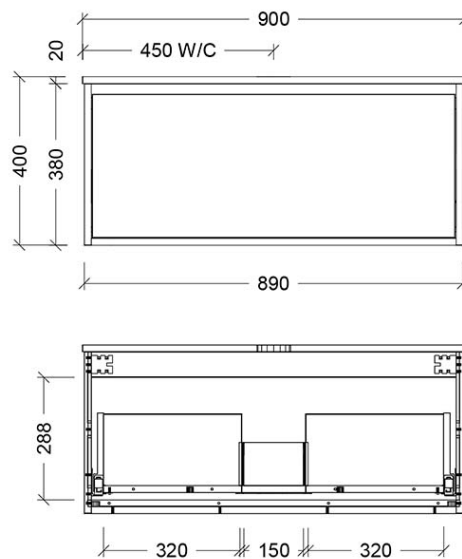

Luxus Slim 900 Wall Cabinet

suit Countertop Basin, 1 Drawer

Product Image

Product Details

Code: LUC900NSW1XX
Brand: Argent
Range: Luxus
Warranty: 10 Years*

Additional Features

Required Product

Wall Mounted Tapware recommended for Slim Cabinets

Installation Instructions

- * Wall Mounted
- * Some Cabinet/basin configurations may limit tap hole positioning

Technical Specification

*Please visit argentaust.com.au/warranty to view the full warranty

Note: All dimensions are in millimetres and are subject to normal manufacturing variations. Always use the physical product measurements for cut-outs and rough-ins as the technical details shown may differ from the actual product. Use acetic cured silicone sealant. Do not use epoxy type adhesives. Clean with damp cloth. Do not use abrasive cleaners, liquids or pastes.