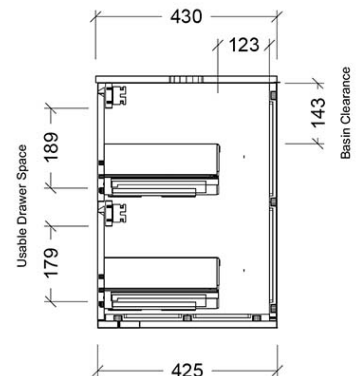

# Luxus Slim 900 Wall Cabinet

suit Countertop Basin, 2 Drawer

**Product Image**

**Product Details**

**Code:** LUC900NSW2XX  
**Brand:** Argent  
**Range:** Luxus  
**Warranty:** 10 Years\*

**Additional Features**

**Technical Specification**

**Required Product**

Wall Mounted Tapware recommended for Slim Cabinets

**Recommended Products**

Villeroy & Boch, Bette, Argent Counter Top/Vessel/Drop In Basin Not included

**Additional Notes**

- \* Wall Mounted
- \* Some Cabinet/basin configurations may limit tap hole positioning

\*Please visit [argentaust.com.au/warranty](http://argentaust.com.au/warranty) to view the full warranty

*Note: All dimensions are in millimetres and are subject to normal manufacturing variations. Always use the physical product measurements for cut-outs and rough-ins as the technical details shown may differ from the actual product. Use acetic cured silicone sealant. Do not use epoxy type adhesives. Clean with damp cloth. Do not use abrasive cleaners, liquids or pastes.*