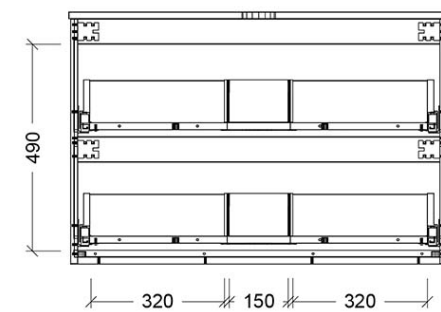

Installation Instructions

- Wall Mounted
- Some Cabinet/basin configurations may limit tap hole positioning

*Please visit argentaust.com.au/warranty to view the full warranty

Note: All dimensions are in millimetres and are subject to normal manufacturing variations. Always use the physical product measurements for cut-outs and rough-ins as the technical details shown may differ from the actual product. Use acetic cured silicone sealant. Do not use epoxy type adhesives. Clean with damp cloth. Do not use abrasive cleaners, liquids or pastes.