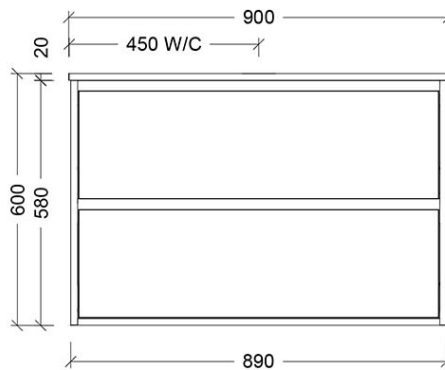

Installation Instructions

- Wall Mounted
- Some Cabinet/basin configurations may limit tap hole positioning

*Please visit argentaust.com.au/warranty to view the full warranty

Note: All dimensions are in millimetres and are subject to normal manufacturing variations. Always use the physical product measurements for cut-outs and rough-ins as the technical details shown may differ from the actual product. Use acetic cured silicone sealant. Do not use epoxy type adhesives. Clean with damp cloth. Do not use abrasive cleaners, liquids or pastes.