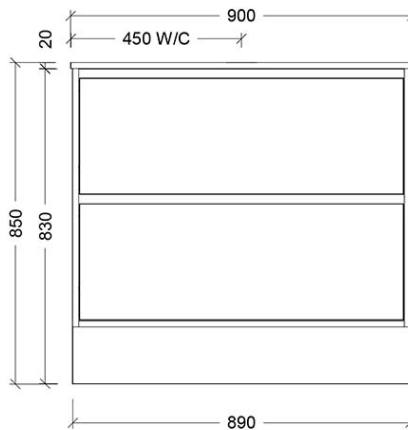

Luxus 900 Floor Cabinet

suit Countertop Basin, 2 Drawer

Product Image

Product Details

Code: LUC900SF2XX
Brand: Argent
Range: Luxus
Warranty: 10 Years*

Additional Features

Technical Specification

Required Product

Recommended Products

Villeroy & Boch, Bette, Argent
 Counter Top/Vessel/Drop In Basin
 Not included

Additional Notes

- Australian Made
- Soft Close Drawers
- Multiple cabinet colour choices
- Multiple Top Options
- 20mm SilkSurface Standard
- Caesarstone Optional Extra
- Gold Inclusions
- 2 drawer

Installation Instructions

* Floor Mounted
 * Some Cabinet/basin configurations may limit tap hole positioning

*Please visit argentaust.com.au/warranty to view the full warranty

Note: All dimensions are in millimetres and are subject to normal manufacturing variations. Always use the physical product measurements for cut-outs and rough-ins as the technical details shown may differ from the actual product. Use acetic cured silicone sealant. Do not use epoxy type adhesives. Clean with damp cloth. Do not use abrasive cleaners, liquids or pastes.