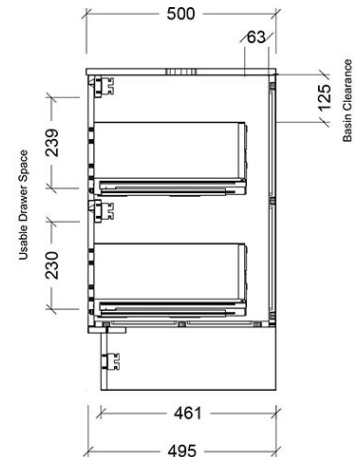

Luxus 900 Floor Cabinet

suit Countertop Basin, 2 Drawer

Product Image

Product Details

Code: LUC900SF2XX
Brand: Argent
Range: Luxus
Warranty: 10 Years*

Additional Features

Technical Specification

Required Product

Installation Instructions

* Floor Mounted
 * Some Cabinet/basin configurations may limit tap hole positioning

*Please visit argentaust.com.au/warranty to view the full warranty

Note: All dimensions are in millimetres and are subject to normal manufacturing variations. Always use the physical product measurements for cut-outs and rough-ins as the technical details shown may differ from the actual product. Use acetic cured silicone sealant. Do not use epoxy type adhesives. Clean with damp cloth. Do not use abrasive cleaners, liquids or pastes.