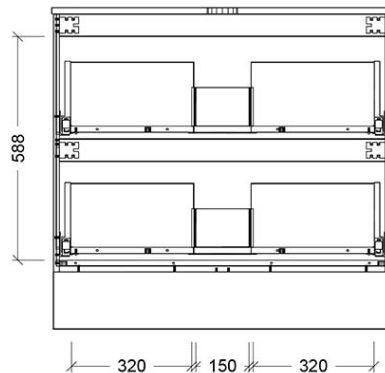

Installation Instructions

* Floor Mounted
 * Some Cabinet/basin configurations may limit tap hole positioning

*Please visit argentaust.com.au/warranty to view the full warranty

Note: All dimensions are in millimetres and are subject to normal manufacturing variations. Always use the physical product measurements for cut-outs and rough-ins as the technical details shown may differ from the actual product. Use acetic cured silicone sealant. Do not use epoxy type adhesives. Clean with damp cloth. Do not use abrasive cleaners, liquids or pastes.