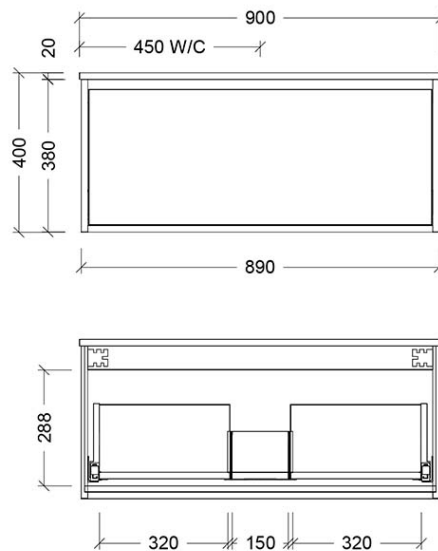

Installation Instructions

* Wall Mounted
 * Some Cabinet/basin configurations may limit tap hole positioning

*Please visit argentaust.com.au/warranty to view the full warranty

Note: All dimensions are in millimetres and are subject to normal manufacturing variations. Always use the physical product measurements for cut-outs and rough-ins as the technical details shown may differ from the actual product. Use acetic cured silicone sealant. Do not use epoxy type adhesives. Clean with damp cloth. Do not use abrasive cleaners, liquids or pastes.