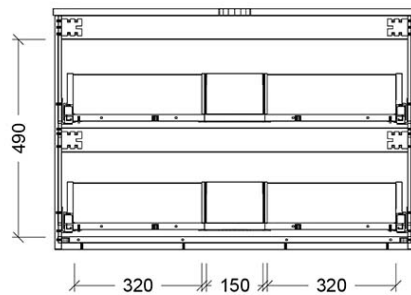

Installation Instructions

* Wall Mounted
 * Some Cabinet/basin configurations may limit tap hole positioning

*Please visit argentaust.com.au/warranty to view the full warranty

Note: All dimensions are in millimetres and are subject to normal manufacturing variations. Always use the physical product measurements for cut-outs and rough-ins as the technical details shown may differ from the actual product. Use acetic cured silicone sealant. Do not use epoxy type adhesives. Clean with damp cloth. Do not use abrasive cleaners, liquids or pastes.