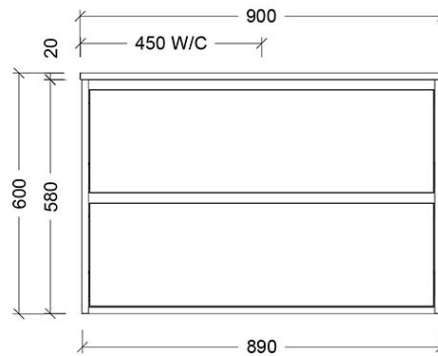

Luxus 900 Wall Cabinet

suit Countertop Basin, 2 Drawer

Product Image

Product Details

Code: LUC900SW2XX
Brand: Argent
Range: Luxus
Warranty: 10 Years*

Additional Features

Technical Specification

Required Product

Recommended Products

Villeroy & Boch, Bette, Argent
 Counter Top/Vessel/Drop In Basin
 Not included

Additional Notes

- Australian Made
- Soft Close Drawers
- Multiple cabinet colour choices
- Multiple Top Options
- 20mm SilkSurface Standard
- Caesarstone Optional Extra
- Gold Inclusions
- 2 drawer

Installation Instructions

* Wall Mounted
 * Some Cabinet/basin configurations may limit tap hole positioning

*Please visit argentaust.com.au/warranty to view the full warranty

Note: All dimensions are in millimetres and are subject to normal manufacturing variations. Always use the physical product measurements for cut-outs and rough-ins as the technical details shown may differ from the actual product. Use acetic cured silicone sealant. Do not use epoxy type adhesives. Clean with damp cloth. Do not use abrasive cleaners, liquids or pastes.