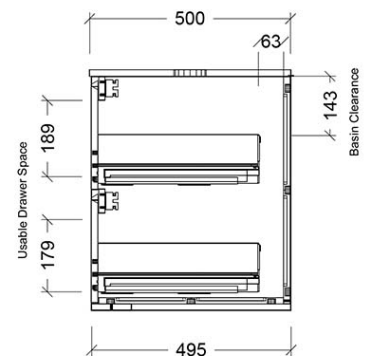

Luxus 900 Wall Cabinet

suit Countertop Basin, 2 Drawer

Product Image

Product Details

Code: LUC900SW2XX
Brand: Argent
Range: Luxus
Warranty: 10 Years*

Additional Features

Technical Specification

Required Product

Installation Instructions

* Wall Mounted
 * Some Cabinet/basin configurations may limit tap hole positioning

*Please visit argentaust.com.au/warranty to view the full warranty

Note: All dimensions are in millimetres and are subject to normal manufacturing variations. Always use the physical product measurements for cut-outs and rough-ins as the technical details shown may differ from the actual product. Use acetic cured silicone sealant. Do not use epoxy type adhesives. Clean with damp cloth. Do not use abrasive cleaners, liquids or pastes.