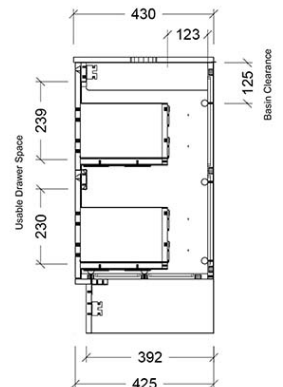

Installation Instructions

- * Floor Mounted
- * Some Cabinet/basin configurations may limit tap hole positioning

*Please visit argentaust.com.au/warranty to view the full warranty

Note: All dimensions are in millimetres and are subject to normal manufacturing variations. Always use the physical product measurements for cut-outs and rough-ins as the technical details shown may differ from the actual product. Use acetic cured silicone sealant. Do not use epoxy type adhesives. Clean with damp cloth. Do not use abrasive cleaners, liquids or pastes.