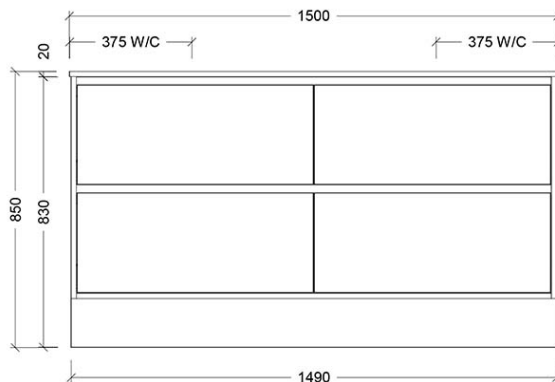

Luxus Slim 1500 Floor Cabinet

suit Double Countertop Basin, 4 Drawer

Product Image

Product Details

Code: LUCD1500NSF4XX
Brand: Argent
Range: Luxus
Warranty: 10 Years*

Additional Features

Technical Specification

Required Product

Wall Mounted Tapware recommended for Slim Cabinets

Recommended Products

Villeroy & Boch, Bette, Argent Counter Top/Vessel/Drop In Basin Not included

Additional Notes

- Australian Made
- Soft Close Drawers
- Multiple cabinet colour choices
- Multiple Top Options
- 20mm SilkSurface Standard
- Caesarstone Optional Extra
- Gold Inclusions
- 4 drawer

Installation Instructions

- * Floor Mounted
- * Some Cabinet/basin configurations may limit tap hole positioning

*Please visit argentaust.com.au/warranty to view the full warranty

Note: All dimensions are in millimetres and are subject to normal manufacturing variations. Always use the physical product measurements for cut-outs and rough-ins as the technical details shown may differ from the actual product. Use acetic cured silicone sealant. Do not use epoxy type adhesives. Clean with damp cloth. Do not use abrasive cleaners, liquids or pastes.