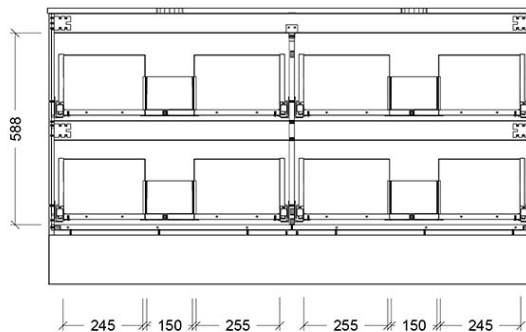

Required Product

Wall Mounted Tapware recommended for Slim Cabinets

Recommended Products

Villeroy & Boch, Bette, Argent Counter Top/Vessel/Drop In Basin Not included

Additional Notes

- Australian Made
- Soft Close Drawers
- Multiple cabinet colour choices
- Multiple Top Options
- 20mm SilkSurface Standard
- Caesarstone Optional Extra
- Gold Inclusions
- 4 drawer

Installation Instructions

- * Floor Mounted
- * Some Cabinet/basin configurations may limit tap hole positioning

*Please visit argentaust.com.au/warranty to view the full warranty

Note: All dimensions are in millimetres and are subject to normal manufacturing variations. Always use the physical product measurements for cut-outs and rough-ins as the technical details shown may differ from the actual product. Use acetic cured silicone sealant. Do not use epoxy type adhesives. Clean with damp cloth. Do not use abrasive cleaners, liquids or pastes.