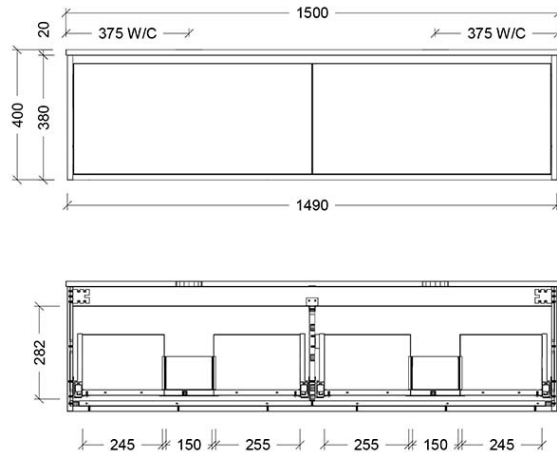

Luxus Slim 1500 Wall Cabinet

suit Double Countertop Basin, 2 Drawer

Product Image

Product Details

Code: LUCD1500NSW2XX
Brand: Argent
Range: Luxus
Warranty: 10 Years*

Additional Features

Technical Specification

Required Product

Wall Mounted Tapware recommended for Slim Cabinets

Recommended Products

Villeroy & Boch, Bette, Argent Counter Top/Vessel/Drop In Basin Not included

Additional Notes

- Australian Made
- Soft Close Drawers
- Multiple cabinet colour choices
- Multiple Top Options
- 20mm SilkSurface Standard
- Caesarstone Optional Extra
- Gold Inclusions
- 2 drawer

Installation Instructions

- * Wall Mounted
- * Some Cabinet/basin configurations may limit tap hole positioning

*Please visit argentaust.com.au/warranty to view the full warranty

Note: All dimensions are in millimetres and are subject to normal manufacturing variations. Always use the physical product measurements for cut-outs and rough-ins as the technical details shown may differ from the actual product. Use acetic cured silicone sealant. Do not use epoxy type adhesives. Clean with damp cloth. Do not use abrasive cleaners, liquids or pastes.