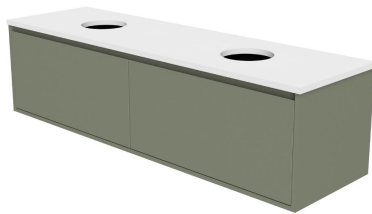

Luxus Slim 1500 Wall Cabinet

suit Double Countertop Basin, 2 Drawer

Product Image

Product Details

Code: LUCD1500NSW2XX
Brand: Argent
Range: Luxus
Warranty: 10 Years*

Additional Features

Technical Specification

Required Product

Wall Mounted Tapware recommended for Slim Cabinets

Recommended Products

Villeroy & Boch, Bette, Argent Counter Top/Vessel/Drop In Basin Not included

Additional Notes

- Australian Made
- Soft Close Drawers
- Multiple cabinet colour choices
- Multiple Top Options
- 20mm SilkSurface Standard
- Caesarstone Optional Extra
- Gold Inclusions
- 2 drawer