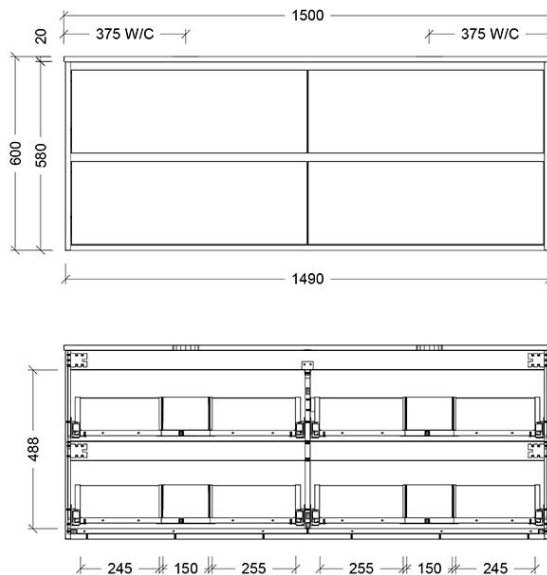

# Luxus Slim 1500 Wall Cabinet

suit Double Countertop Basin, 4 Drawer

**Product Image**

**Product Details**

**Code:** LUCD1500NSW4XX  
**Brand:** Argent  
**Range:** Luxus  
**Warranty:** 10 Years\*

**Additional Features**

- \* Wall Mounted
- \* Some Cabinet/basin configurations may limit tap hole positioning

\*Please visit [argentaust.com.au/warranty](http://argentaust.com.au/warranty) to view the full warranty

*Note: All dimensions are in millimetres and are subject to normal manufacturing variations. Always use the physical product measurements for cut-outs and rough-ins as the technical details shown may differ from the actual product. Use acetic cured silicone sealant. Do not use epoxy type adhesives. Clean with damp cloth. Do not use abrasive cleaners, liquids or pastes.*