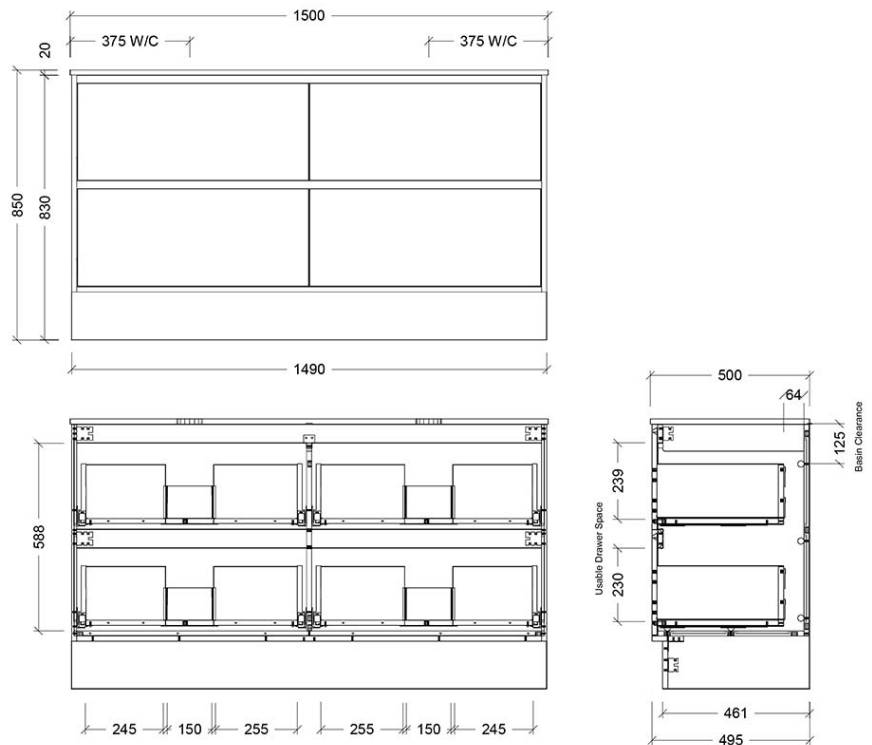

Installation Instructions

* Floor Mounted
* Some Cabinet/basin configurations may limit tap hole positioning

*Please visit argentaust.com.au/warranty to view the full warranty

Note: All dimensions are in millimetres and are subject to normal manufacturing variations. Always use the physical product measurements for cut-outs and rough-ins as the technical details shown may differ from the actual product. Use acetic cured silicone sealant. Do not use epoxy type adhesives. Clean with damp cloth. Do not use abrasive cleaners, liquids or pastes.