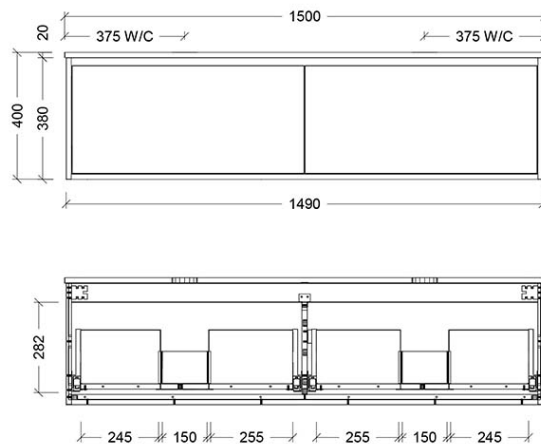

Installation Instructions

- Wall Mounted
- Some Cabinet/basin configurations may limit tap hole positioning

*Please visit argentaust.com.au/warranty to view the full warranty

Note: All dimensions are in millimetres and are subject to normal manufacturing variations. Always use the physical product measurements for cut-outs and rough-ins as the technical details shown may differ from the actual product. Use acetic cured silicone sealant. Do not use epoxy type adhesives. Clean with damp cloth. Do not use abrasive cleaners, liquids or pastes.