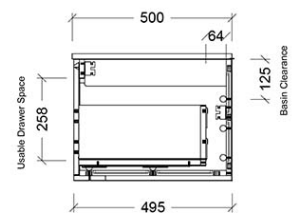

Installation Instructions

- Wall Mounted
- Some Cabinet/basin configurations may limit tap hole positioning

*Please visit argentaust.com.au/warranty to view the full warranty

Note: All dimensions are in millimetres and are subject to normal manufacturing variations. Always use the physical product measurements for cut-outs and rough-ins as the technical details shown may differ from the actual product. Use acetic cured silicone sealant. Do not use epoxy type adhesives. Clean with damp cloth. Do not use abrasive cleaners, liquids or pastes.