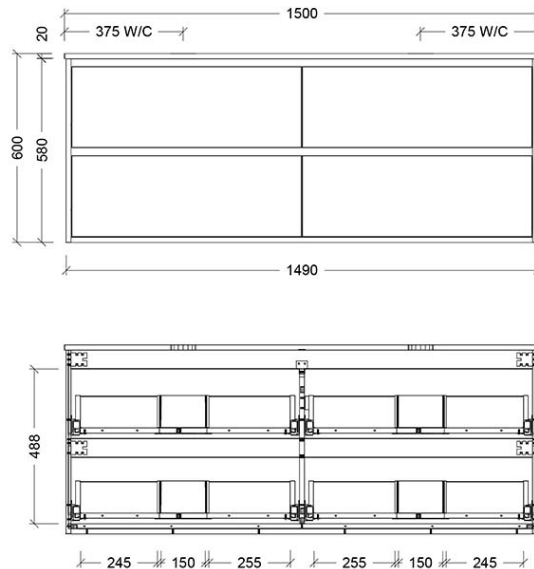

Installation Instructions

* Wall Mounted
 * Some Cabinet/basin configurations may limit tap hole positioning

*Please visit argentaust.com.au/warranty to view the full warranty

Note: All dimensions are in millimetres and are subject to normal manufacturing variations. Always use the physical product measurements for cut-outs and rough-ins as the technical details shown may differ from the actual product. Use acetic cured silicone sealant. Do not use epoxy type adhesives. Clean with damp cloth. Do not use abrasive cleaners, liquids or pastes.