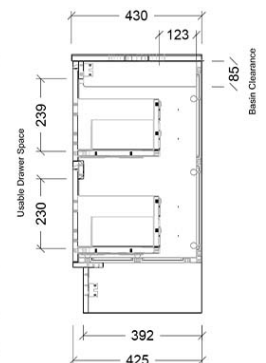

Installation Instructions

- Floor Mounted
- Some Cabinet/basin configurations may limit tap hole positioning

*Please visit argentaust.com.au/warranty to view the full warranty

Note: All dimensions are in millimetres and are subject to normal manufacturing variations. Always use the physical product measurements for cut-outs and rough-ins as the technical details shown may differ from the actual product. Use acetic cured silicone sealant. Do not use epoxy type adhesives. Clean with damp cloth. Do not use abrasive cleaners, liquids or pastes.