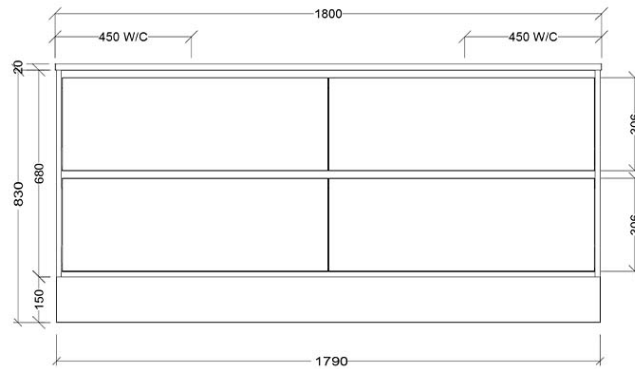

Installation Instructions

- Floor Mounted
- Some Cabinet/basin configurations may limit tap hole positioning

*Please visit argentaust.com.au/warranty to view the full warranty

Note: All dimensions are in millimetres and are subject to normal manufacturing variations. Always use the physical product measurements for cut-outs and rough-ins as the technical details shown may differ from the actual product. Use acetic cured silicone sealant. Do not use epoxy type adhesives. Clean with damp cloth. Do not use abrasive cleaners, liquids or pastes.