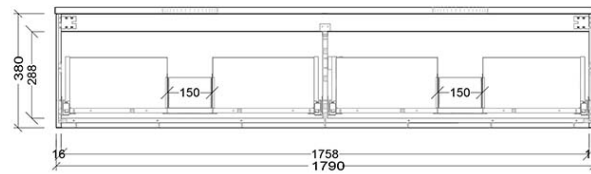

Additional Notes

- Australian Made
- Soft Close Drawers
- Multiple cabinet colour choices
- Multiple Top Options
- 20mm SilkSurface Standard
- Gold Inclusions
- 2 drawer

Installation Instructions

- * Wall Mounted
- * Some Cabinet/basin configurations may limit tap hole positioning

Technical Specification

*Please visit argentaust.com.au/warranty to view the full warranty

Note: All dimensions are in millimetres and are subject to normal manufacturing variations. Always use the physical product measurements for cut-outs and rough-ins as the technical details shown may differ from the actual product. Use acetic cured silicone sealant. Do not use epoxy type adhesives. Clean with damp cloth. Do not use abrasive cleaners, liquids or pastes.