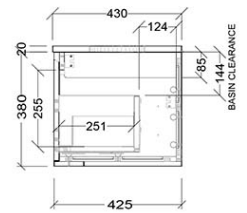

Additional Notes

- Australian Made
- Soft Close Drawers
- Multiple cabinet colour choices
- Multiple Top Options
- 20mm SilkSurface Standard
- Gold Inclusions
- 2 drawer

Installation Instructions

- * Wall Mounted
- * Some Cabinet/basin configurations may limit tap hole positioning

Technical Specification

*Please visit argentaust.com.au/warranty to view the full warranty

Note: All dimensions are in millimetres and are subject to normal manufacturing variations. Always use the physical product measurements for cut-outs and rough-ins as the technical details shown may differ from the actual product. Use acetic cured silicone sealant. Do not use epoxy type adhesives. Clean with damp cloth. Do not use abrasive cleaners, liquids or pastes.