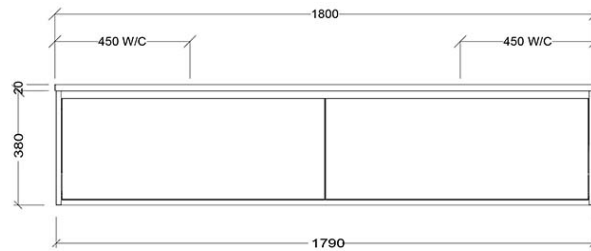

Luxus 1800 Wall Cabinet

Product Image

Product Details

Code: LUCD1800NSW2XX
Brand: Argent
Range: Luxus
Warranty: 10 Years*

Additional Features

Required Product

Recommended Products

Villeroy & Boch, Bette, Argent Counter Top/Vessel/Drop In Basin Not included

Additional Notes

- Australian Made
- Soft Close Drawers
- Multiple cabinet colour choices
- Multiple Top Options
- 20mm SilkSurface Standard
- Gold Inclusions
- 2 drawer

Installation Instructions

- * Wall Mounted
- * Some Cabinet/basin configurations may limit tap hole positioning

Technical Specification

*Please visit argentaust.com.au/warranty to view the full warranty

Note: All dimensions are in millimetres and are subject to normal manufacturing variations. Always use the physical product measurements for cut-outs and rough-ins as the technical details shown may differ from the actual product. Use acetic cured silicone sealant. Do not use epoxy type adhesives. Clean with damp cloth. Do not use abrasive cleaners, liquids or pastes.