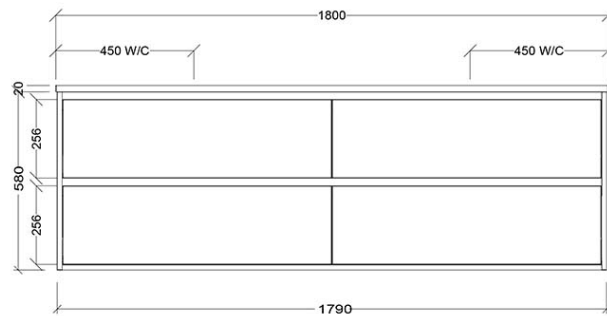

Technical Specification

*Please visit argentaust.com.au/warranty to view the full warranty

Note: All dimensions are in millimetres and are subject to normal manufacturing variations. Always use the physical product measurements for cut-outs and rough-ins as the technical details shown may differ from the actual product. Use acetic cured silicone sealant. Do not use epoxy type adhesives. Clean with damp cloth. Do not use abrasive cleaners, liquids or pastes.