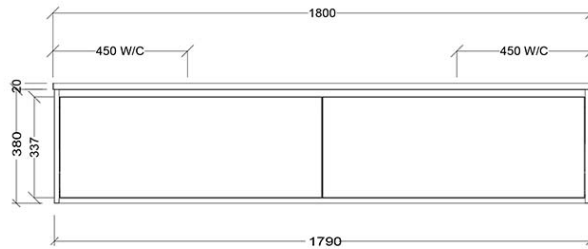

Luxus 1800 Wall Cabinet

Product Image

Product Details

Code: LUCD1800SW2XX
Brand: Argent
Range: Luxus
Warranty: 10 Years*

Additional Features

Technical Specification

Required Product

Recommended Products

Villeroy & Boch, Bette, Argent
Counter Top/Vessel/Drop In Basin
Not included

Additional Notes

- Australian Made
- Soft Close Drawers
- Multiple cabinet colour choices
- Multiple Top Options
- 20mm SilkSurface Standard
- Gold Inclusions
- 2 drawer

Installation Instructions

- Wall Mounted
- Some Cabinet/basin configurations may limit tap hole positioning

*Please visit argentaust.com.au/warranty to view the full warranty

Note: All dimensions are in millimetres and are subject to normal manufacturing variations. Always use the physical product measurements for cut-outs and rough-ins as the technical details shown may differ from the actual product. Use acetic cured silicone sealant. Do not use epoxy type adhesives. Clean with damp cloth. Do not use abrasive cleaners, liquids or pastes.