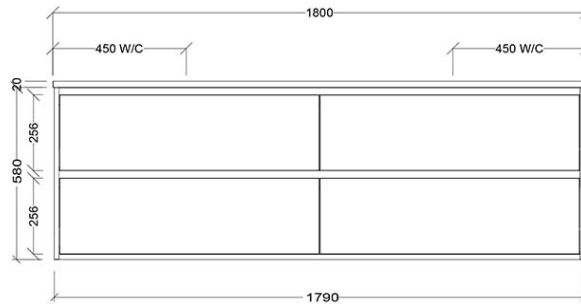

Luxus 1800 Wall Cabinet

Product Image

Product Details

Code: LUCD1800SW4XX
Brand: Argent
Range: Luxus
Warranty: 10 Years*

Additional Features

Required Product

Recommended Products

Villeroy & Boch, Bette, Argent
Counter Top/Vessel/Drop In Basin
Not included

Additional Notes

- Australian Made
- Soft Close Drawers
- Multiple cabinet colour choices
- Multiple Top Options
- 20mm SilkSurface Standard
- Gold Inclusions
- 4 drawer

Installation Instructions

- * Wall Mounted
- * Some Cabinet/basin configurations may limit tap hole positioning

Technical Specification

*Please visit argentaust.com.au/warranty to view the full warranty

Note: All dimensions are in millimetres and are subject to normal manufacturing variations. Always use the physical product measurements for cut-outs and rough-ins as the technical details shown may differ from the actual product. Use acetic cured silicone sealant. Do not use epoxy type adhesives. Clean with damp cloth. Do not use abrasive cleaners, liquids or pastes.