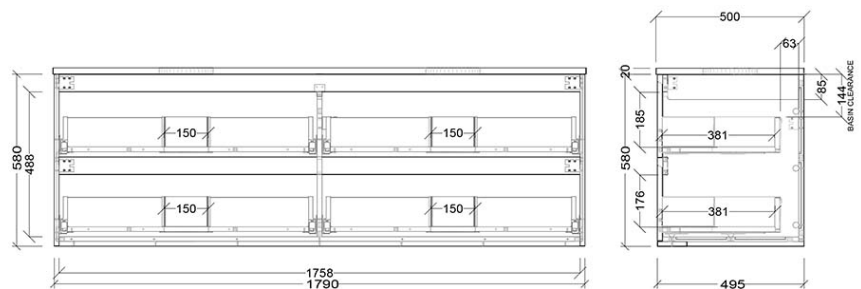

Luxus 1800 Wall Cabinet

Product Image

Product Details

Code: LUCD1800SW4XX
Brand: Argent
Range: Luxus
Warranty: 10 Years*

Additional Features

Required Product

Recommended Products

Villeroy & Boch, Bette, Argent
Counter Top/Vessel/Drop In Basin
Not included

Additional Notes

- Australian Made
- Soft Close Drawers
- Multiple cabinet colour choices
- Multiple Top Options
- 20mm SilkSurface Standard
- Gold Inclusions
- 4 drawer

Installation Instructions

- * Wall Mounted
- * Some Cabinet/basin configurations may limit tap hole positioning

Technical Specification

*Please visit argentaust.com.au/warranty to view the full warranty

Note: All dimensions are in millimetres and are subject to normal manufacturing variations. Always use the physical product measurements for cut-outs and rough-ins as the technical details shown may differ from the actual product. Use acetic cured silicone sealant. Do not use epoxy type adhesives. Clean with damp cloth. Do not use abrasive cleaners, liquids or pastes.