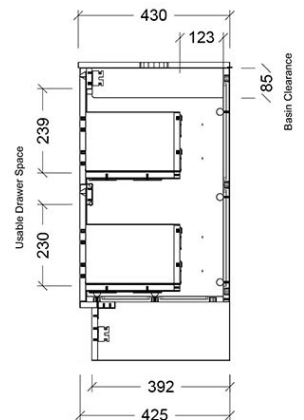

Installation Instructions

- * Floor Mounted
- * Some Cabinet/basin configurations may limit tap hole positioning

*Please visit argentaust.com.au/warranty to view the full warranty

Note: All dimensions are in millimetres and are subject to normal manufacturing variations. Always use the physical product measurements for cut-outs and rough-ins as the technical details shown may differ from the actual product. Use acetic cured silicone sealant. Do not use epoxy type adhesives. Clean with damp cloth. Do not use abrasive cleaners, liquids or pastes.