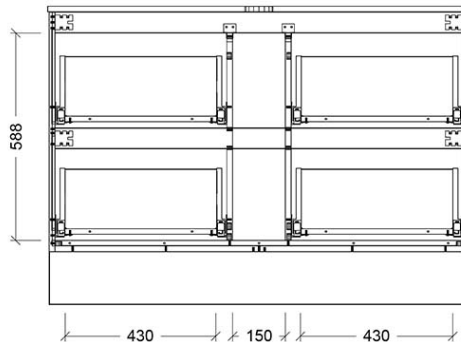

Installation Instructions

- * Floor Mounted
- * Some Cabinet/basin configurations may limit tap hole positioning

*Please visit argentaust.com.au/warranty to view the full warranty

Note: All dimensions are in millimetres and are subject to normal manufacturing variations. Always use the physical product measurements for cut-outs and rough-ins as the technical details shown may differ from the actual product. Use acetic cured silicone sealant. Do not use epoxy type adhesives. Clean with damp cloth. Do not use abrasive cleaners, liquids or pastes.