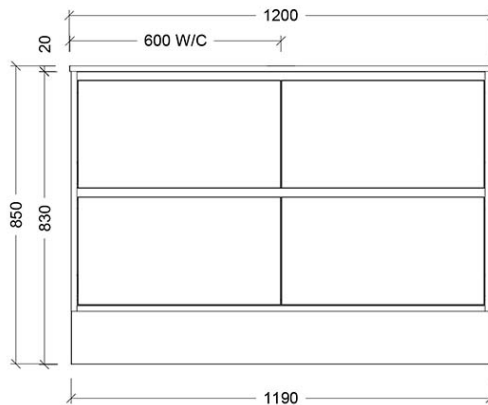

Installation Instructions

- Floor Mounted
- Some Cabinet/basin configurations may limit tap hole positioning

*Please visit argentaust.com.au/warranty to view the full warranty

Note: All dimensions are in millimetres and are subject to normal manufacturing variations. Always use the physical product measurements for cut-outs and rough-ins as the technical details shown may differ from the actual product. Use acetic cured silicone sealant. Do not use epoxy type adhesives. Clean with damp cloth. Do not use abrasive cleaners, liquids or pastes.