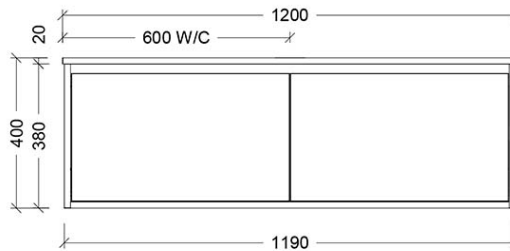

Luxus Slim 1200 Wall Cabinet

suit Undercounter Basin, 2 Drawer

Product Image

Product Details

Code: LUU1200NSW2XX
Brand: Argent
Range: Luxus
Warranty: 10 Years*

Additional Features

Technical Specification

Required Product

Wall Mounted Tapware recommended for Slim Cabinets

Recommended Products

Villeroy & Boch, Bette, Argent Under Counter Basin Not Included

Additional Notes

- Australian Made
- Soft Close Drawers
- Multiple cabinet colour choices
- Multiple Top Options
- 20mm SilkSurface Standard
- Caesarstone Optional Extra
- Gold Inclusions
- 2 drawer

Installation Instructions

- * Wall Mounted
- * Some Cabinet/basin configurations may limit tap hole positioning

*Please visit argentaust.com.au/warranty to view the full warranty

Note: All dimensions are in millimetres and are subject to normal manufacturing variations. Always use the physical product measurements for cut-outs and rough-ins as the technical details shown may differ from the actual product. Use acetic cured silicone sealant. Do not use epoxy type adhesives. Clean with damp cloth. Do not use abrasive cleaners, liquids or pastes.