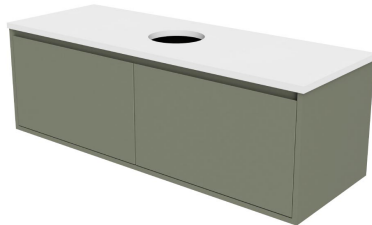

Luxus Slim 1200 Wall Cabinet

suit Undercounter Basin, 2 Drawer

Product Image

Product Details

Code: LUU1200NSW2XX
Brand: Argent
Range: Luxus
Warranty: 10 Years*

Additional Features

Technical Specification

Required Product

Wall Mounted Tapware recommended for Slim Cabinets

Recommended Products

Villeroy & Boch, Bette, Argent Under Counter Basin Not Included

Additional Notes

- Australian Made
- Soft Close Drawers
- Multiple cabinet colour choices
- Multiple Top Options
- 20mm SilkSurface Standard
- Caesarstone Optional Extra
- Gold Inclusions
- 2 drawer