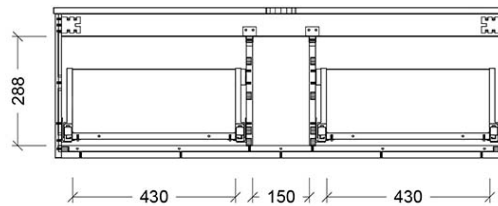

Installation Instructions

- * Wall Mounted
- * Some Cabinet/basin configurations may limit tap hole positioning

*Please visit argentaust.com.au/warranty to view the full warranty

Note: All dimensions are in millimetres and are subject to normal manufacturing variations. Always use the physical product measurements for cut-outs and rough-ins as the technical details shown may differ from the actual product. Use acetic cured silicone sealant. Do not use epoxy type adhesives. Clean with damp cloth. Do not use abrasive cleaners, liquids or pastes.