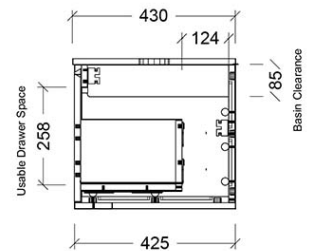

Installation Instructions

- * Wall Mounted
- * Some Cabinet/basin configurations may limit tap hole positioning

*Please visit argentaust.com.au/warranty to view the full warranty

Note: All dimensions are in millimetres and are subject to normal manufacturing variations. Always use the physical product measurements for cut-outs and rough-ins as the technical details shown may differ from the actual product. Use acetic cured silicone sealant. Do not use epoxy type adhesives. Clean with damp cloth. Do not use abrasive cleaners, liquids or pastes.