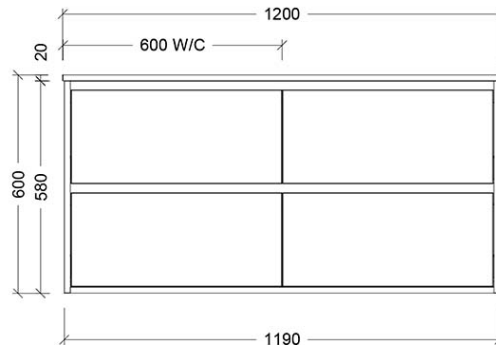

Luxus Slim 1200 Wall Cabinet

suit Undercounter Basin, 4 Drawer

Product Image

Product Details

Code: LUU1200NSW4XX
Brand: Argent
Range: Luxus
Warranty: 10 Years*

Additional Features

Technical Specification

Required Product

Wall Mounted Tapware recommended for Slim Cabinets

Recommended Products

Villeroy & Boch, Bette, Argent Under Counter Basin Not Included

Additional Notes

- Australian Made
- Soft Close Drawers
- Multiple cabinet colour choices
- Multiple Top Options
- 20mm SilkSurface Standard
- Caesarstone Optional Extra
- Gold Inclusions
- 4 drawer

Installation Instructions

* Wall Mounted
 * Some Cabinet/basin configurations may limit tap hole positioning

*Please visit argentaust.com.au/warranty to view the full warranty

Note: All dimensions are in millimetres and are subject to normal manufacturing variations. Always use the physical product measurements for cut-outs and rough-ins as the technical details shown may differ from the actual product. Use acetic cured silicone sealant. Do not use epoxy type adhesives. Clean with damp cloth. Do not use abrasive cleaners, liquids or pastes.