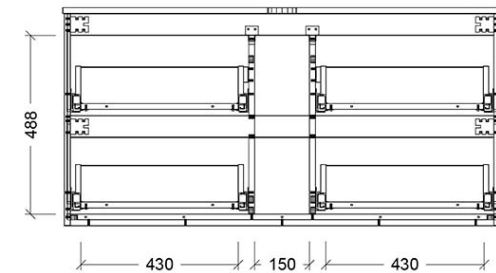

Installation Instructions

* Wall Mounted
 * Some Cabinet/basin configurations may limit tap hole positioning

*Please visit argentaust.com.au/warranty to view the full warranty

Note: All dimensions are in millimetres and are subject to normal manufacturing variations. Always use the physical product measurements for cut-outs and rough-ins as the technical details shown may differ from the actual product. Use acetic cured silicone sealant. Do not use epoxy type adhesives. Clean with damp cloth. Do not use abrasive cleaners, liquids or pastes.