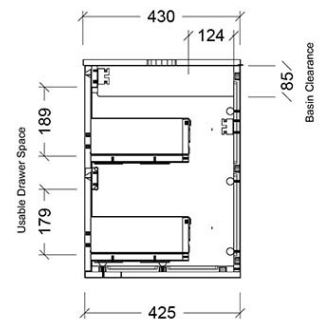

Installation Instructions

* Wall Mounted
 * Some Cabinet/basin configurations may limit tap hole positioning

*Please visit argentaust.com.au/warranty to view the full warranty

Note: All dimensions are in millimetres and are subject to normal manufacturing variations. Always use the physical product measurements for cut-outs and rough-ins as the technical details shown may differ from the actual product. Use acetic cured silicone sealant. Do not use epoxy type adhesives. Clean with damp cloth. Do not use abrasive cleaners, liquids or pastes.