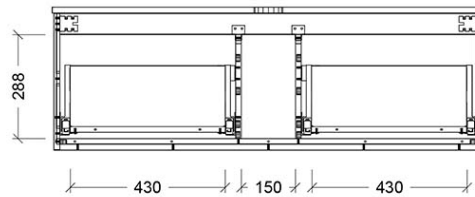

Installation Instructions

- * Wall Mounted
- * Some Cabinet/basin configurations may limit tap hole positioning

*Please visit argentaust.com.au/warranty to view the full warranty

Note: All dimensions are in millimetres and are subject to normal manufacturing variations. Always use the physical product measurements for cut-outs and rough-ins as the technical details shown may differ from the actual product. Use acetic cured silicone sealant. Do not use epoxy type adhesives. Clean with damp cloth. Do not use abrasive cleaners, liquids or pastes.