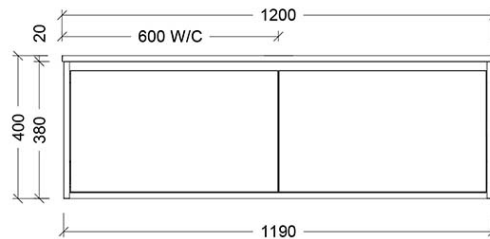

Recommended Products

Villeroy & Boch, Bette, Argent Under Counter Basin Not Included

Additional Notes

- Australian Made
- Soft Close Drawers
- Multiple cabinet colour choices
- Multiple Top Options
- 20mm SilkSurface Standard
- Caesarstone Optional Extra
- Gold Inclusions
- 2 drawer

Installation Instructions

- * Wall Mounted
- * Some Cabinet/basin configurations may limit tap hole positioning

*Please visit argentaust.com.au/warranty to view the full warranty

Note: All dimensions are in millimetres and are subject to normal manufacturing variations. Always use the physical product measurements for cut-outs and rough-ins as the technical details shown may differ from the actual product. Use acetic cured silicone sealant. Do not use epoxy type adhesives. Clean with damp cloth. Do not use abrasive cleaners, liquids or pastes.