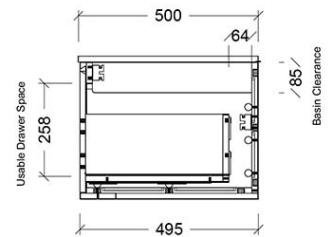

Installation Instructions

- * Wall Mounted
- * Some Cabinet/basin configurations may limit tap hole positioning

*Please visit argentaust.com.au/warranty to view the full warranty

Note: All dimensions are in millimetres and are subject to normal manufacturing variations. Always use the physical product measurements for cut-outs and rough-ins as the technical details shown may differ from the actual product. Use acetic cured silicone sealant. Do not use epoxy type adhesives. Clean with damp cloth. Do not use abrasive cleaners, liquids or pastes.