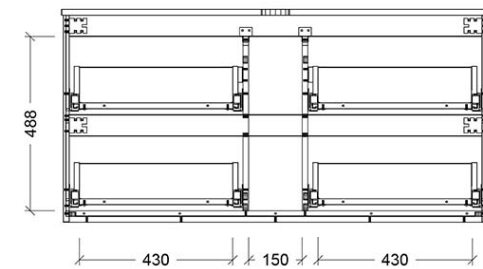

Installation Instructions

- * Wall Mounted
- * Some Cabinet/basin configurations may limit tap hole positioning

*Please visit argentaust.com.au/warranty to view the full warranty

Note: All dimensions are in millimetres and are subject to normal manufacturing variations. Always use the physical product measurements for cut-outs and rough-ins as the technical details shown may differ from the actual product. Use acetic cured silicone sealant. Do not use epoxy type adhesives. Clean with damp cloth. Do not use abrasive cleaners, liquids or pastes.