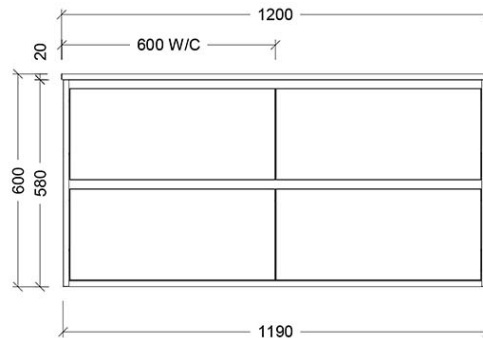

Luxus 1200 Wall Cabinet

suit Undercounter Basin, 4 Drawer

Product Image

Product Details

Code: LUU1200SW4XX
Brand: Argent
Range: Luxus
Warranty: 10 Years*

Additional Features

Technical Specification

Required Product

Recommended Products

Villeroy & Boch, Bette, Argent Under Counter Basin Not Included

Additional Notes

- Australian Made
- Soft Close Drawers
- Multiple cabinet colour choices
- Multiple Top Options
- 20mm SilkSurface Standard
- Caesarstone Optional Extra
- Gold Inclusions
- 4 drawer

Installation Instructions

- * Wall Mounted
- * Some Cabinet/basin configurations may limit tap hole positioning

*Please visit argentaust.com.au/warranty to view the full warranty

Note: All dimensions are in millimetres and are subject to normal manufacturing variations. Always use the physical product measurements for cut-outs and rough-ins as the technical details shown may differ from the actual product. Use acetic cured silicone sealant. Do not use epoxy type adhesives. Clean with damp cloth. Do not use abrasive cleaners, liquids or pastes.