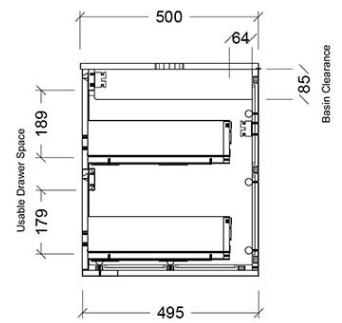

Installation Instructions

- * Wall Mounted
- * Some Cabinet/basin configurations may limit tap hole positioning

*Please visit argentaust.com.au/warranty to view the full warranty

Note: All dimensions are in millimetres and are subject to normal manufacturing variations. Always use the physical product measurements for cut-outs and rough-ins as the technical details shown may differ from the actual product. Use acetic cured silicone sealant. Do not use epoxy type adhesives. Clean with damp cloth. Do not use abrasive cleaners, liquids or pastes.