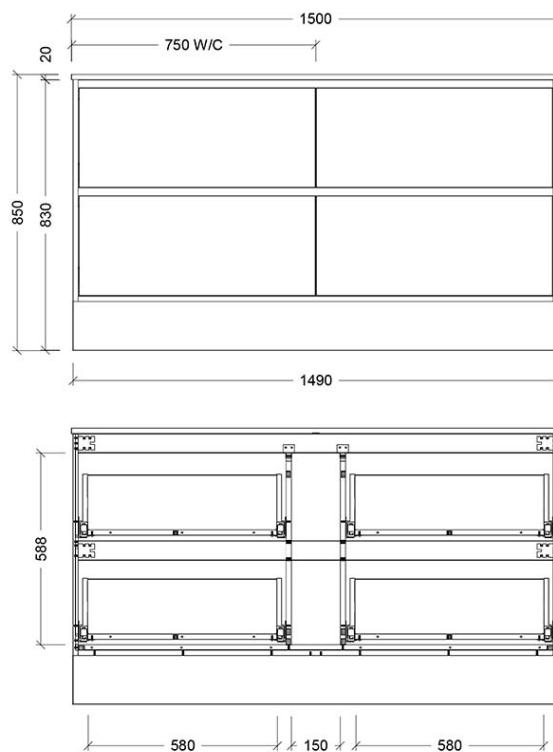

Technical Specification

*Please visit argentaust.com.au/warranty to view the full warranty

Note: All dimensions are in millimetres and are subject to normal manufacturing variations. Always use the physical product measurements for cut-outs and rough-ins as the technical details shown may differ from the actual product. Use acetic cured silicone sealant. Do not use epoxy type adhesives. Clean with damp cloth. Do not use abrasive cleaners, liquids or pastes.