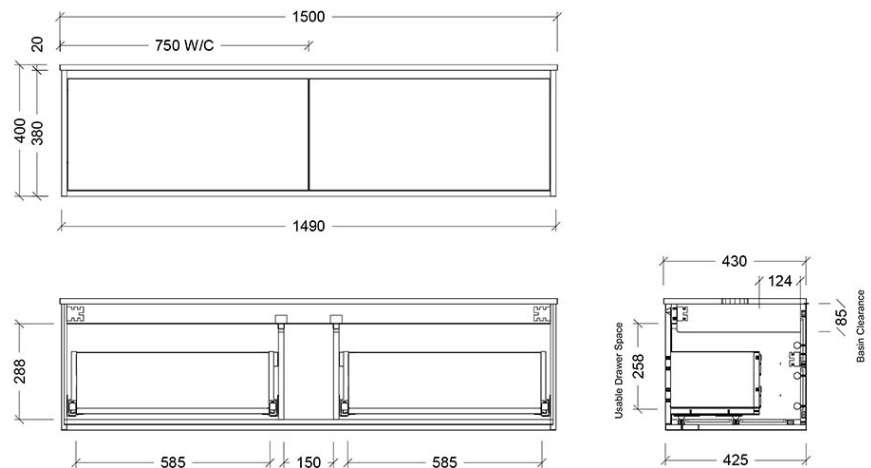

Installation Instructions

- * Wall Mounted
- * Some Cabinet/basin configurations may limit tap hole positioning

Technical Specification

*Please visit argentaust.com.au/warranty to view the full warranty

Note: All dimensions are in millimetres and are subject to normal manufacturing variations. Always use the physical product measurements for cut-outs and rough-ins as the technical details shown may differ from the actual product. Use acetic cured silicone sealant. Do not use epoxy type adhesives. Clean with damp cloth. Do not use abrasive cleaners, liquids or pastes.