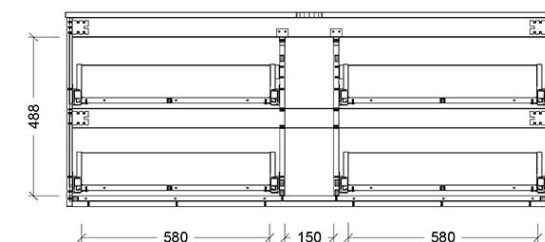

Installation Instructions

- Wall Mounted
- Some Cabinet/basin configurations may limit tap hole positioning

*Please visit argentaust.com.au/warranty to view the full warranty

Note: All dimensions are in millimetres and are subject to normal manufacturing variations. Always use the physical product measurements for cut-outs and rough-ins as the technical details shown may differ from the actual product. Use acetic cured silicone sealant. Do not use epoxy type adhesives. Clean with damp cloth. Do not use abrasive cleaners, liquids or pastes.