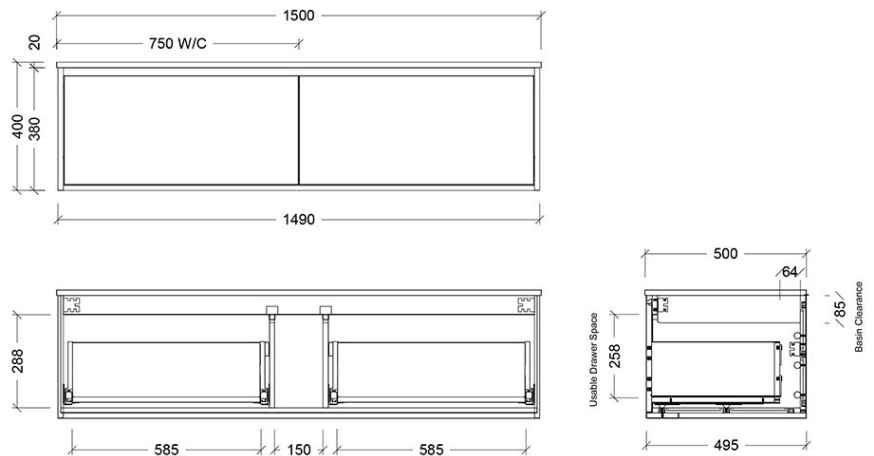

**Technical Specification**

**Required Product**

**Recommended Products**

Villeroy & Boch, Bette, Argent Under Counter Basin Not Included

**Additional Notes**

- Australian Made
- Soft Close Drawers
- Multiple cabinet colour choices
- Multiple Top Options
- 20mm SilkSurface Standard
- Caesarstone Optional Extra
- Gold Inclusions
- 2 drawer

**Installation Instructions**

- \* Wall Mounted
- \* Some Cabinet/basin configurations may limit tap hole positioning

\*Please visit [argentaust.com.au/warranty](http://argentaust.com.au/warranty) to view the full warranty

*Note: All dimensions are in millimetres and are subject to normal manufacturing variations. Always use the physical product measurements for cut-outs and rough-ins as the technical details shown may differ from the actual product. Use acetic cured silicone sealant. Do not use epoxy type adhesives. Clean with damp cloth. Do not use abrasive cleaners, liquids or pastes.*