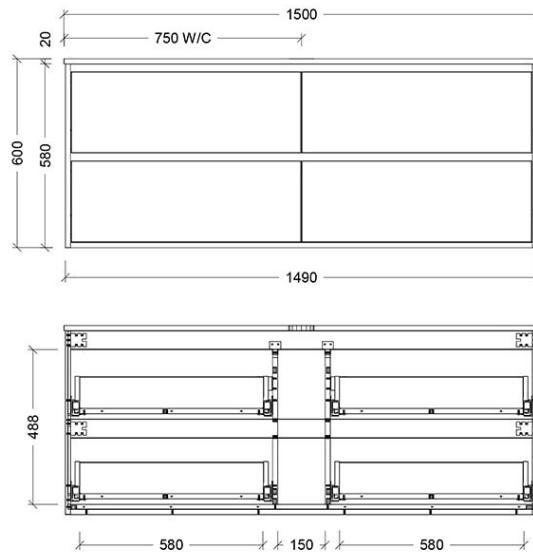

**Technical Specification**

**Required Product**

**Recommended Products**

Villeroy & Boch, Bette, Argent Under Counter Basin Not Included

**Additional Notes**

- Australian Made
- Soft Close Drawers
- Multiple cabinet colour choices
- Multiple Top Options
- 20mm SilkSurface Standard
- Caesarstone Optional Extra
- Gold Inclusions
- 4 drawer

**Installation Instructions**

- \* Wall Mounted
- \* Some Cabinet/basin configurations may limit tap hole positioning

\*Please visit [argentaust.com.au/warranty](http://argentaust.com.au/warranty) to view the full warranty

*Note: All dimensions are in millimetres and are subject to normal manufacturing variations. Always use the physical product measurements for cut-outs and rough-ins as the technical details shown may differ from the actual product. Use acetic cured silicone sealant. Do not use epoxy type adhesives. Clean with damp cloth. Do not use abrasive cleaners, liquids or pastes.*