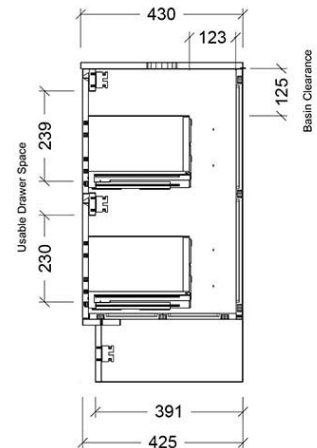

Installation Instructions

- * Floor Mounted
- * Some Cabinet/basin configurations may limit tap hole positioning

*Please visit argentaust.com.au/warranty to view the full warranty

Note: All dimensions are in millimetres and are subject to normal manufacturing variations. Always use the physical product measurements for cut-outs and rough-ins as the technical details shown may differ from the actual product. Use acetic cured silicone sealant. Do not use epoxy type adhesives. Clean with damp cloth. Do not use abrasive cleaners, liquids or pastes.