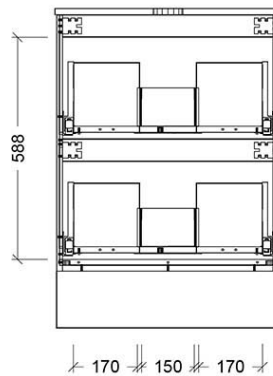

Installation Instructions

- * Floor Mounted
- * Some Cabinet/basin configurations may limit tap hole positioning

*Please visit argentaust.com.au/warranty to view the full warranty

Note: All dimensions are in millimetres and are subject to normal manufacturing variations. Always use the physical product measurements for cut-outs and rough-ins as the technical details shown may differ from the actual product. Use acetic cured silicone sealant. Do not use epoxy type adhesives. Clean with damp cloth. Do not use abrasive cleaners, liquids or pastes.