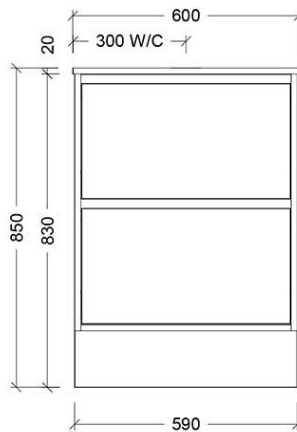

Luxus Slim 600 Floor Cabinet

suit Undercounter Basin, 2 Drawer

Product Image

Product Details

Code:	LUU600NSF2XX
Brand:	Argent
Range:	Luxus
Warranty:	10 Years*

Additional Features

Technical Specification

Required Product

Installation Instructions

- * Floor Mounted
- * Some Cabinet/basin configurations may limit tap hole positioning

*Please visit argentaust.com.au/warranty to view the full warranty

Note: All dimensions are in millimetres and are subject to normal manufacturing variations. Always use the physical product measurements for cut-outs and rough-ins as the technical details shown may differ from the actual product. Use acetic cured silicone sealant. Do not use epoxy type adhesives. Clean with damp cloth. Do not use abrasive cleaners, liquids or pastes.