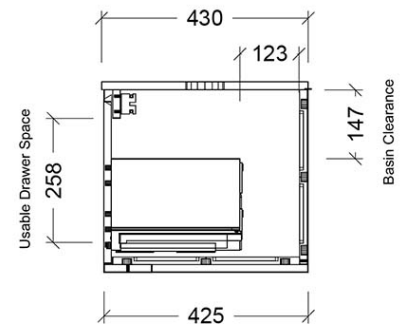

Installation Instructions

- * Wall Mounted
- * Some Cabinet/basin configurations may limit tap hole positioning

Technical Specification

*Please visit argentaust.com.au/warranty to view the full warranty

Note: All dimensions are in millimetres and are subject to normal manufacturing variations. Always use the physical product measurements for cut-outs and rough-ins as the technical details shown may differ from the actual product. Use acetic cured silicone sealant. Do not use epoxy type adhesives. Clean with damp cloth. Do not use abrasive cleaners, liquids or pastes.