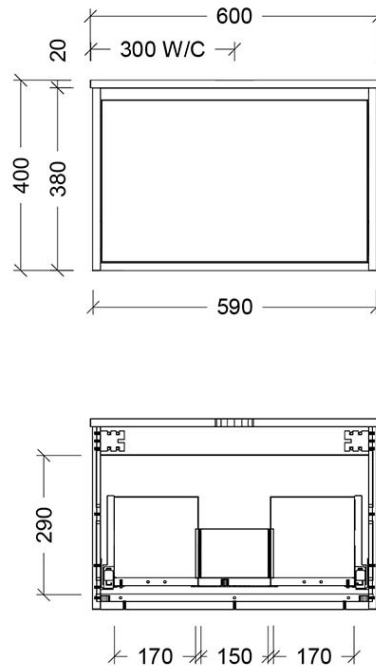

Installation Instructions

- * Wall Mounted
- * Some Cabinet/basin configurations may limit tap hole positioning

Technical Specification

*Please visit argentaust.com.au/warranty to view the full warranty

Note: All dimensions are in millimetres and are subject to normal manufacturing variations. Always use the physical product measurements for cut-outs and rough-ins as the technical details shown may differ from the actual product. Use acetic cured silicone sealant. Do not use epoxy type adhesives. Clean with damp cloth. Do not use abrasive cleaners, liquids or pastes.