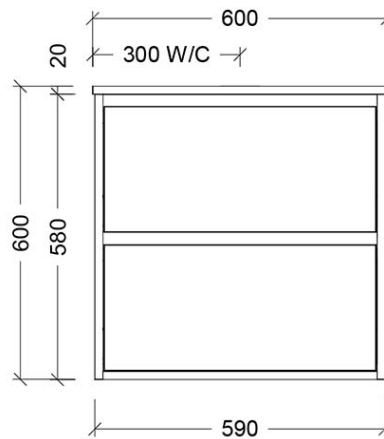

Luxus Slim 600 Wall Cabinet

suit Undercounter Basin, 2 Drawer

Product Image

Product Details

Code: LUU600NSW2XX
Brand: Argent
Range: Luxus
Warranty: 10 Years*

Additional Features

Technical Specification

Required Product

Wall Mounted Tapware recommended for Slim Cabinets

Recommended Products

Villeroy & Boch, Bette, Argent Under Counter Basin Not Included

Additional Notes

- Australian Made
- Soft Close Drawers
- Multiple cabinet colour choices
- Multiple Top Options
- 20mm SilkSurface Standard
- Caesarstone Optional Extra
- Gold Inclusions
- 2 drawer

Installation Instructions

- * Wall Mounted
- * Some Cabinet/basin configurations may limit tap hole positioning

*Please visit argentaust.com.au/warranty to view the full warranty

Note: All dimensions are in millimetres and are subject to normal manufacturing variations. Always use the physical product measurements for cut-outs and rough-ins as the technical details shown may differ from the actual product. Use acetic cured silicone sealant. Do not use epoxy type adhesives. Clean with damp cloth. Do not use abrasive cleaners, liquids or pastes.