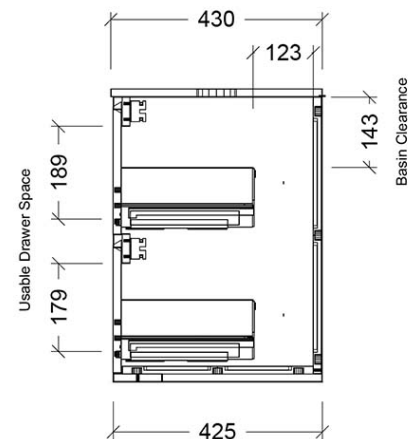

Installation Instructions

- * Wall Mounted
- * Some Cabinet/basin configurations may limit tap hole positioning

*Please visit argentaust.com.au/warranty to view the full warranty

Note: All dimensions are in millimetres and are subject to normal manufacturing variations. Always use the physical product measurements for cut-outs and rough-ins as the technical details shown may differ from the actual product. Use acetic cured silicone sealant. Do not use epoxy type adhesives. Clean with damp cloth. Do not use abrasive cleaners, liquids or pastes.