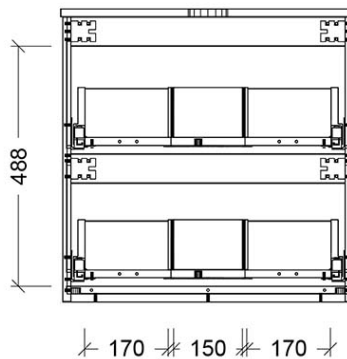

Installation Instructions

- * Wall Mounted
- * Some Cabinet/basin configurations may limit tap hole positioning

*Please visit argentaust.com.au/warranty to view the full warranty

Note: All dimensions are in millimetres and are subject to normal manufacturing variations. Always use the physical product measurements for cut-outs and rough-ins as the technical details shown may differ from the actual product. Use acetic cured silicone sealant. Do not use epoxy type adhesives. Clean with damp cloth. Do not use abrasive cleaners, liquids or pastes.