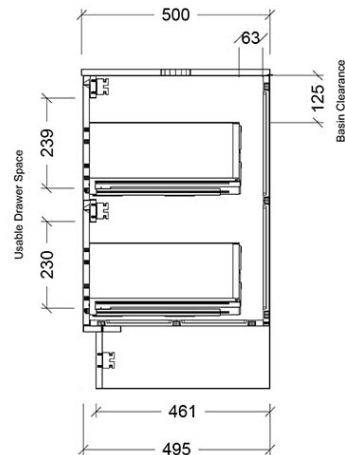

Installation Instructions

- * Floor Mounted
- * Some Cabinet/basin configurations may limit tap hole positioning

*Please visit argentaust.com.au/warranty to view the full warranty

Note: All dimensions are in millimetres and are subject to normal manufacturing variations. Always use the physical product measurements for cut-outs and rough-ins as the technical details shown may differ from the actual product. Use acetic cured silicone sealant. Do not use epoxy type adhesives. Clean with damp cloth. Do not use abrasive cleaners, liquids or pastes.