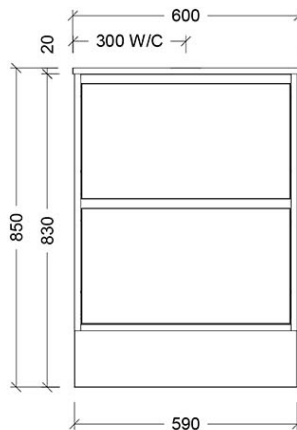

Installation Instructions

- * Floor Mounted
- * Some Cabinet/basin configurations may limit tap hole positioning

*Please visit argentaust.com.au/warranty to view the full warranty

Note: All dimensions are in millimetres and are subject to normal manufacturing variations. Always use the physical product measurements for cut-outs and rough-ins as the technical details shown may differ from the actual product. Use acetic cured silicone sealant. Do not use epoxy type adhesives. Clean with damp cloth. Do not use abrasive cleaners, liquids or pastes.