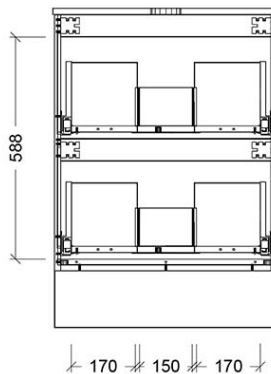

Installation Instructions

- * Floor Mounted
- * Some Cabinet/basin configurations may limit tap hole positioning

*Please visit argentaust.com.au/warranty to view the full warranty

Note: All dimensions are in millimetres and are subject to normal manufacturing variations. Always use the physical product measurements for cut-outs and rough-ins as the technical details shown may differ from the actual product. Use acetic cured silicone sealant. Do not use epoxy type adhesives. Clean with damp cloth. Do not use abrasive cleaners, liquids or pastes.