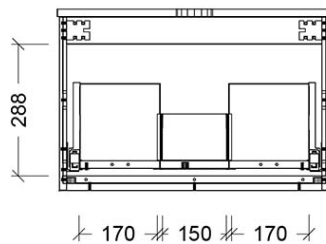

Installation Instructions

* Wall Mounted
 * Some Cabinet/basin configurations may limit tap hole positioning

*Please visit argentaust.com.au/warranty to view the full warranty

Note: All dimensions are in millimetres and are subject to normal manufacturing variations. Always use the physical product measurements for cut-outs and rough-ins as the technical details shown may differ from the actual product. Use acetic cured silicone sealant. Do not use epoxy type adhesives. Clean with damp cloth. Do not use abrasive cleaners, liquids or pastes.