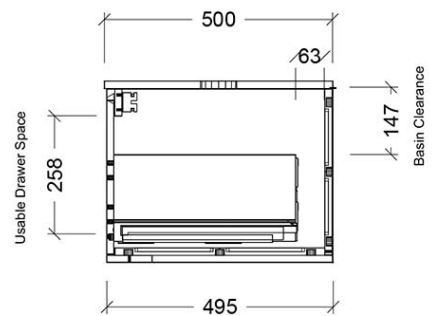

Installation Instructions

* Wall Mounted
 * Some Cabinet/basin configurations may limit tap hole positioning

*Please visit argentaust.com.au/warranty to view the full warranty

Note: All dimensions are in millimetres and are subject to normal manufacturing variations. Always use the physical product measurements for cut-outs and rough-ins as the technical details shown may differ from the actual product. Use acetic cured silicone sealant. Do not use epoxy type adhesives. Clean with damp cloth. Do not use abrasive cleaners, liquids or pastes.