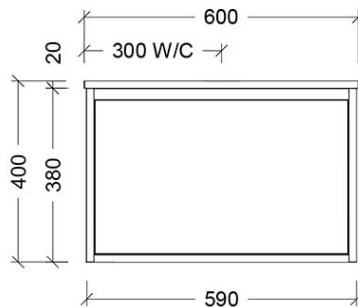

Installation Instructions

* Wall Mounted
 * Some Cabinet/basin configurations may limit tap hole positioning

*Please visit argentaust.com.au/warranty to view the full warranty

Note: All dimensions are in millimetres and are subject to normal manufacturing variations. Always use the physical product measurements for cut-outs and rough-ins as the technical details shown may differ from the actual product. Use acetic cured silicone sealant. Do not use epoxy type adhesives. Clean with damp cloth. Do not use abrasive cleaners, liquids or pastes.