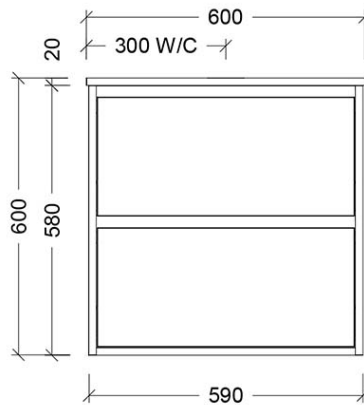

Installation Instructions

* Wall Mounted
* Some Cabinet/basin configurations may limit tap hole positioning

*Please visit argentaust.com.au/warranty to view the full warranty

Note: All dimensions are in millimetres and are subject to normal manufacturing variations. Always use the physical product measurements for cut-outs and rough-ins as the technical details shown may differ from the actual product. Use acetic cured silicone sealant. Do not use epoxy type adhesives. Clean with damp cloth. Do not use abrasive cleaners, liquids or pastes.