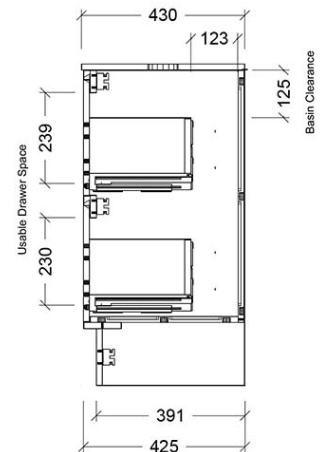

Luxus Slim 900 Floor Cabinet

suit Undercounter Basin, 2 Drawer

Product Image

Product Details

Code: LUU900NSF2XX
Brand: Argent
Range: Luxus
Warranty: 10 Years*

Additional Features

Technical Specification

Required Product

Installation Instructions

- * Floor Mounted
- * Some Cabinet/basin configurations may limit tap hole positioning

*Please visit argentaust.com.au/warranty to view the full warranty

Note: All dimensions are in millimetres and are subject to normal manufacturing variations. Always use the physical product measurements for cut-outs and rough-ins as the technical details shown may differ from the actual product. Use acetic cured silicone sealant. Do not use epoxy type adhesives. Clean with damp cloth. Do not use abrasive cleaners, liquids or pastes.