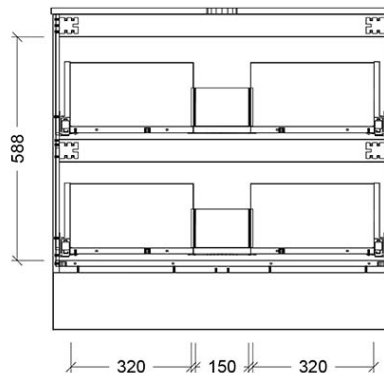

Wall Mounted Tapware recommended for Slim Cabinets

Recommended Products

Villeroy & Boch, Bette, Argent Under Counter Basin Not Included

Additional Notes

- Australian Made
- Soft Close Drawers
- Multiple cabinet colour choices
- Multiple Top Options
- 20mm SilkSurface Standard
- Caesarstone Optional Extra
- Gold Inclusions
- 2 drawer

Installation Instructions

- * Floor Mounted
- * Some Cabinet/basin configurations may limit tap hole positioning

*Please visit argentaust.com.au/warranty to view the full warranty

Note: All dimensions are in millimetres and are subject to normal manufacturing variations. Always use the physical product measurements for cut-outs and rough-ins as the technical details shown may differ from the actual product. Use acetic cured silicone sealant. Do not use epoxy type adhesives. Clean with damp cloth. Do not use abrasive cleaners, liquids or pastes.