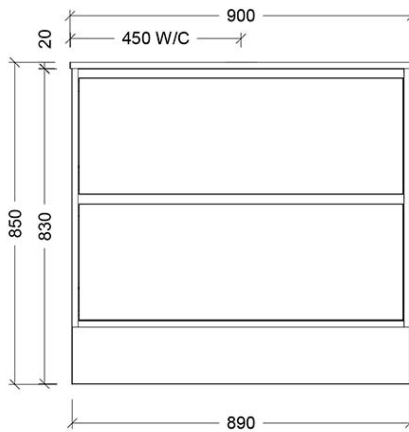

Luxus Slim 900 Floor Cabinet

suit Undercounter Basin, 2 Drawer

Product Image

Product Details

Code: LUU900NSF2XX
Brand: Argent
Range: Luxus
Warranty: 10 Years*

Additional Features

Technical Specification

Required Product

Wall Mounted Tapware recommended for Slim Cabinets

Recommended Products

Villeroy & Boch, Bette, Argent Under Counter Basin Not Included

Additional Notes

- Australian Made
- Soft Close Drawers
- Multiple cabinet colour choices
- Multiple Top Options
- 20mm SilkSurface Standard
- Caesarstone Optional Extra
- Gold Inclusions
- 2 drawer

Installation Instructions

- * Floor Mounted
- * Some Cabinet/basin configurations may limit tap hole positioning

*Please visit argentaust.com.au/warranty to view the full warranty

Note: All dimensions are in millimetres and are subject to normal manufacturing variations. Always use the physical product measurements for cut-outs and rough-ins as the technical details shown may differ from the actual product. Use acetic cured silicone sealant. Do not use epoxy type adhesives. Clean with damp cloth. Do not use abrasive cleaners, liquids or pastes.