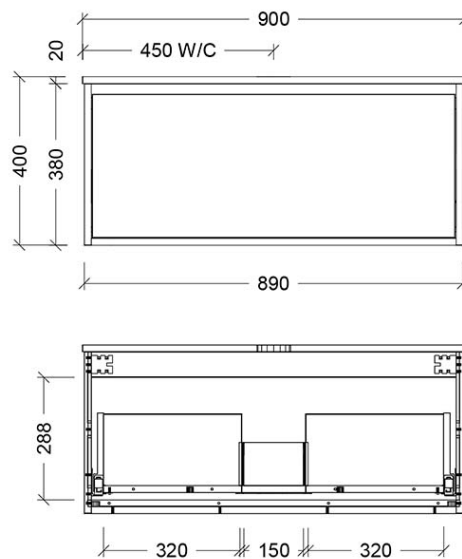

Installation Instructions

- * Wall Mounted
- * Some Cabinet/basin configurations may limit tap hole positioning

Technical Specification

*Please visit argentaust.com.au/warranty to view the full warranty

Note: All dimensions are in millimetres and are subject to normal manufacturing variations. Always use the physical product measurements for cut-outs and rough-ins as the technical details shown may differ from the actual product. Use acetic cured silicone sealant. Do not use epoxy type adhesives. Clean with damp cloth. Do not use abrasive cleaners, liquids or pastes.