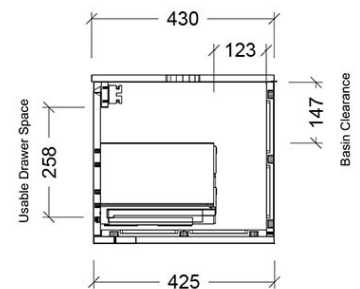

Installation Instructions

- * Wall Mounted
- * Some Cabinet/basin configurations may limit tap hole positioning

Technical Specification

*Please visit argentaust.com.au/warranty to view the full warranty

Note: All dimensions are in millimetres and are subject to normal manufacturing variations. Always use the physical product measurements for cut-outs and rough-ins as the technical details shown may differ from the actual product. Use acetic cured silicone sealant. Do not use epoxy type adhesives. Clean with damp cloth. Do not use abrasive cleaners, liquids or pastes.