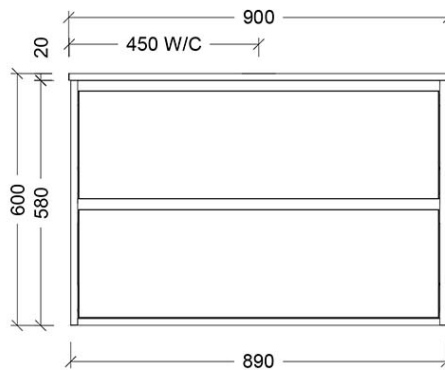

Technical Specification

*Please visit argentaust.com.au/warranty to view the full warranty

Note: All dimensions are in millimetres and are subject to normal manufacturing variations. Always use the physical product measurements for cut-outs and rough-ins as the technical details shown may differ from the actual product. Use acetic cured silicone sealant. Do not use epoxy type adhesives. Clean with damp cloth. Do not use abrasive cleaners, liquids or pastes.