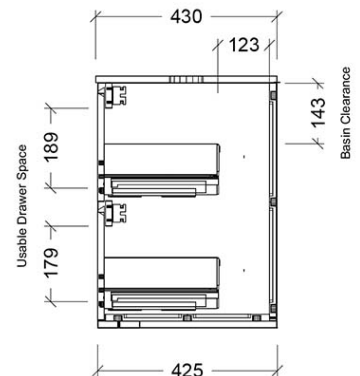

Technical Specification

*Please visit argentaust.com.au/warranty to view the full warranty

Note: All dimensions are in millimetres and are subject to normal manufacturing variations. Always use the physical product measurements for cut-outs and rough-ins as the technical details shown may differ from the actual product. Use acetic cured silicone sealant. Do not use epoxy type adhesives. Clean with damp cloth. Do not use abrasive cleaners, liquids or pastes.