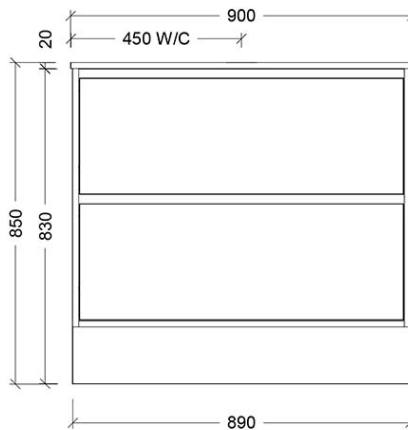

Luxus 900 Floor Cabinet

suit Undercounter Basin, 2 Drawer

Product Image

Product Details

Code: LUU900SF2XX
Brand: Argent
Range: Luxus
Warranty: 10 Years*

Additional Features

Technical Specification

Required Product

Recommended Products

Villeroy & Boch, Bette, Argent Under Counter Basin Not Included

Additional Notes

- Australian Made
- Soft Close Drawers
- Multiple cabinet colour choices
- Multiple Top Options
- 20mm SilkSurface Standard
- Caesarstone Optional Extra
- Gold Inclusions
- 2 drawer

Installation Instructions

* Floor Mounted
 * Some Cabinet/basin configurations may limit tap hole positioning

*Please visit argentaust.com.au/warranty to view the full warranty

Note: All dimensions are in millimetres and are subject to normal manufacturing variations. Always use the physical product measurements for cut-outs and rough-ins as the technical details shown may differ from the actual product. Use acetic cured silicone sealant. Do not use epoxy type adhesives. Clean with damp cloth. Do not use abrasive cleaners, liquids or pastes.