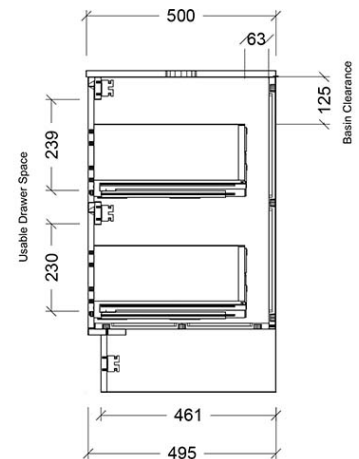

Installation Instructions

* Floor Mounted
 * Some Cabinet/basin configurations may limit tap hole positioning

*Please visit argentaust.com.au/warranty to view the full warranty

Note: All dimensions are in millimetres and are subject to normal manufacturing variations. Always use the physical product measurements for cut-outs and rough-ins as the technical details shown may differ from the actual product. Use acetic cured silicone sealant. Do not use epoxy type adhesives. Clean with damp cloth. Do not use abrasive cleaners, liquids or pastes.