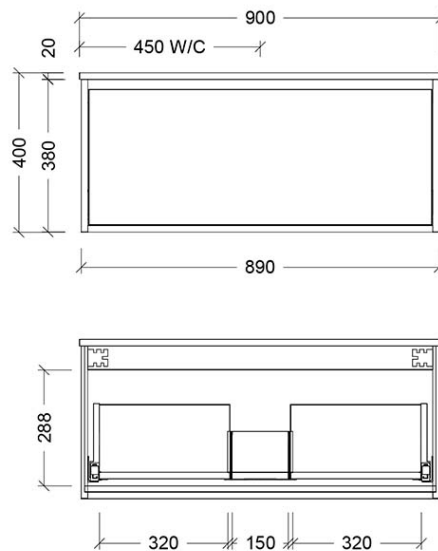

Installation Instructions

- Wall Mounted
- Some Cabinet/basin configurations may limit tap hole positioning

*Please visit argentaust.com.au/warranty to view the full warranty

Note: All dimensions are in millimetres and are subject to normal manufacturing variations. Always use the physical product measurements for cut-outs and rough-ins as the technical details shown may differ from the actual product. Use acetic cured silicone sealant. Do not use epoxy type adhesives. Clean with damp cloth. Do not use abrasive cleaners, liquids or pastes.